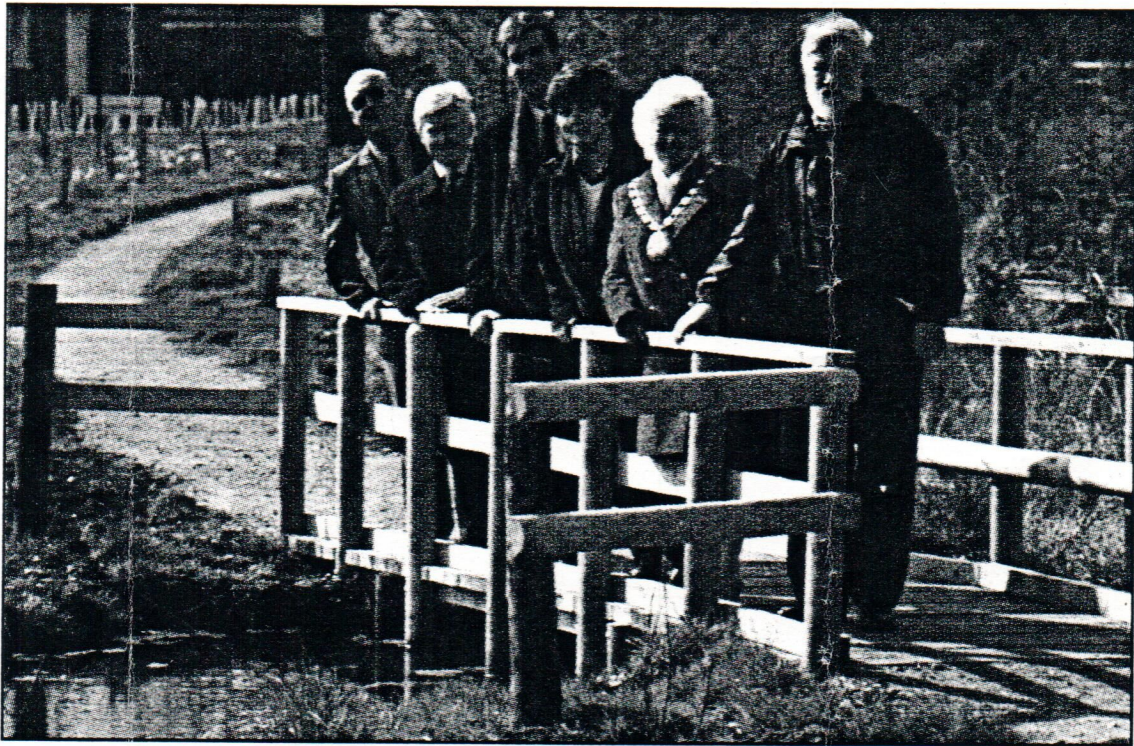

Community effort opens new amenity

● Pocket park opening...at Welford, from left, are Mike Stacey, James Corbett, Phil Sawford MP, co-ordinator Sarah Gorrod, Daventry District Council chairman Ida Taylor and Alan Teulon. (Ref: 00/3/459/24)

THE grand opening of Welford's pocket park was celebrated by more than 100 people.

Visitors from Harborough joined residents to mark the completion of years of hard work by villagers.

Welford Parish Council chairman James Corbett began the ceremony to open the park and footbridge over the River Avon.

He thanked all who had contributed including the Biffa Trust, which gave more than £25,000 to the project, the British Trust for Conservation Volunteers, pocket park pioneer Alan Teulon

By Dan Martin

and campaigner Harry Middleton.

He announced the new footbridge would be named the Stacey's Bridge in recognition of parish councillor Michael Stacey and his family who worked tirelessly to get the bridge.

Mr Stacey said: "I cannot say how proud I am for this honour. We have needed this bridge for so many years for road safety reasons but this was completely out of the blue."

The area's MP Phil Sawford spoke

about the need to protect the environment as he opened the bridge and Mr Teulon, former countryside officer for Northamptonshire County Council, cut the ribbon on the park.

He said: "The pocket parks is a place for tots to play and the elderly to relax.

"It is a place which can be used by schools for environmental studies, where wildlife can find a home and where volunteers can learn new skills.

"The community will be able hold events here, revive village traditions and find fresh air and exercise."