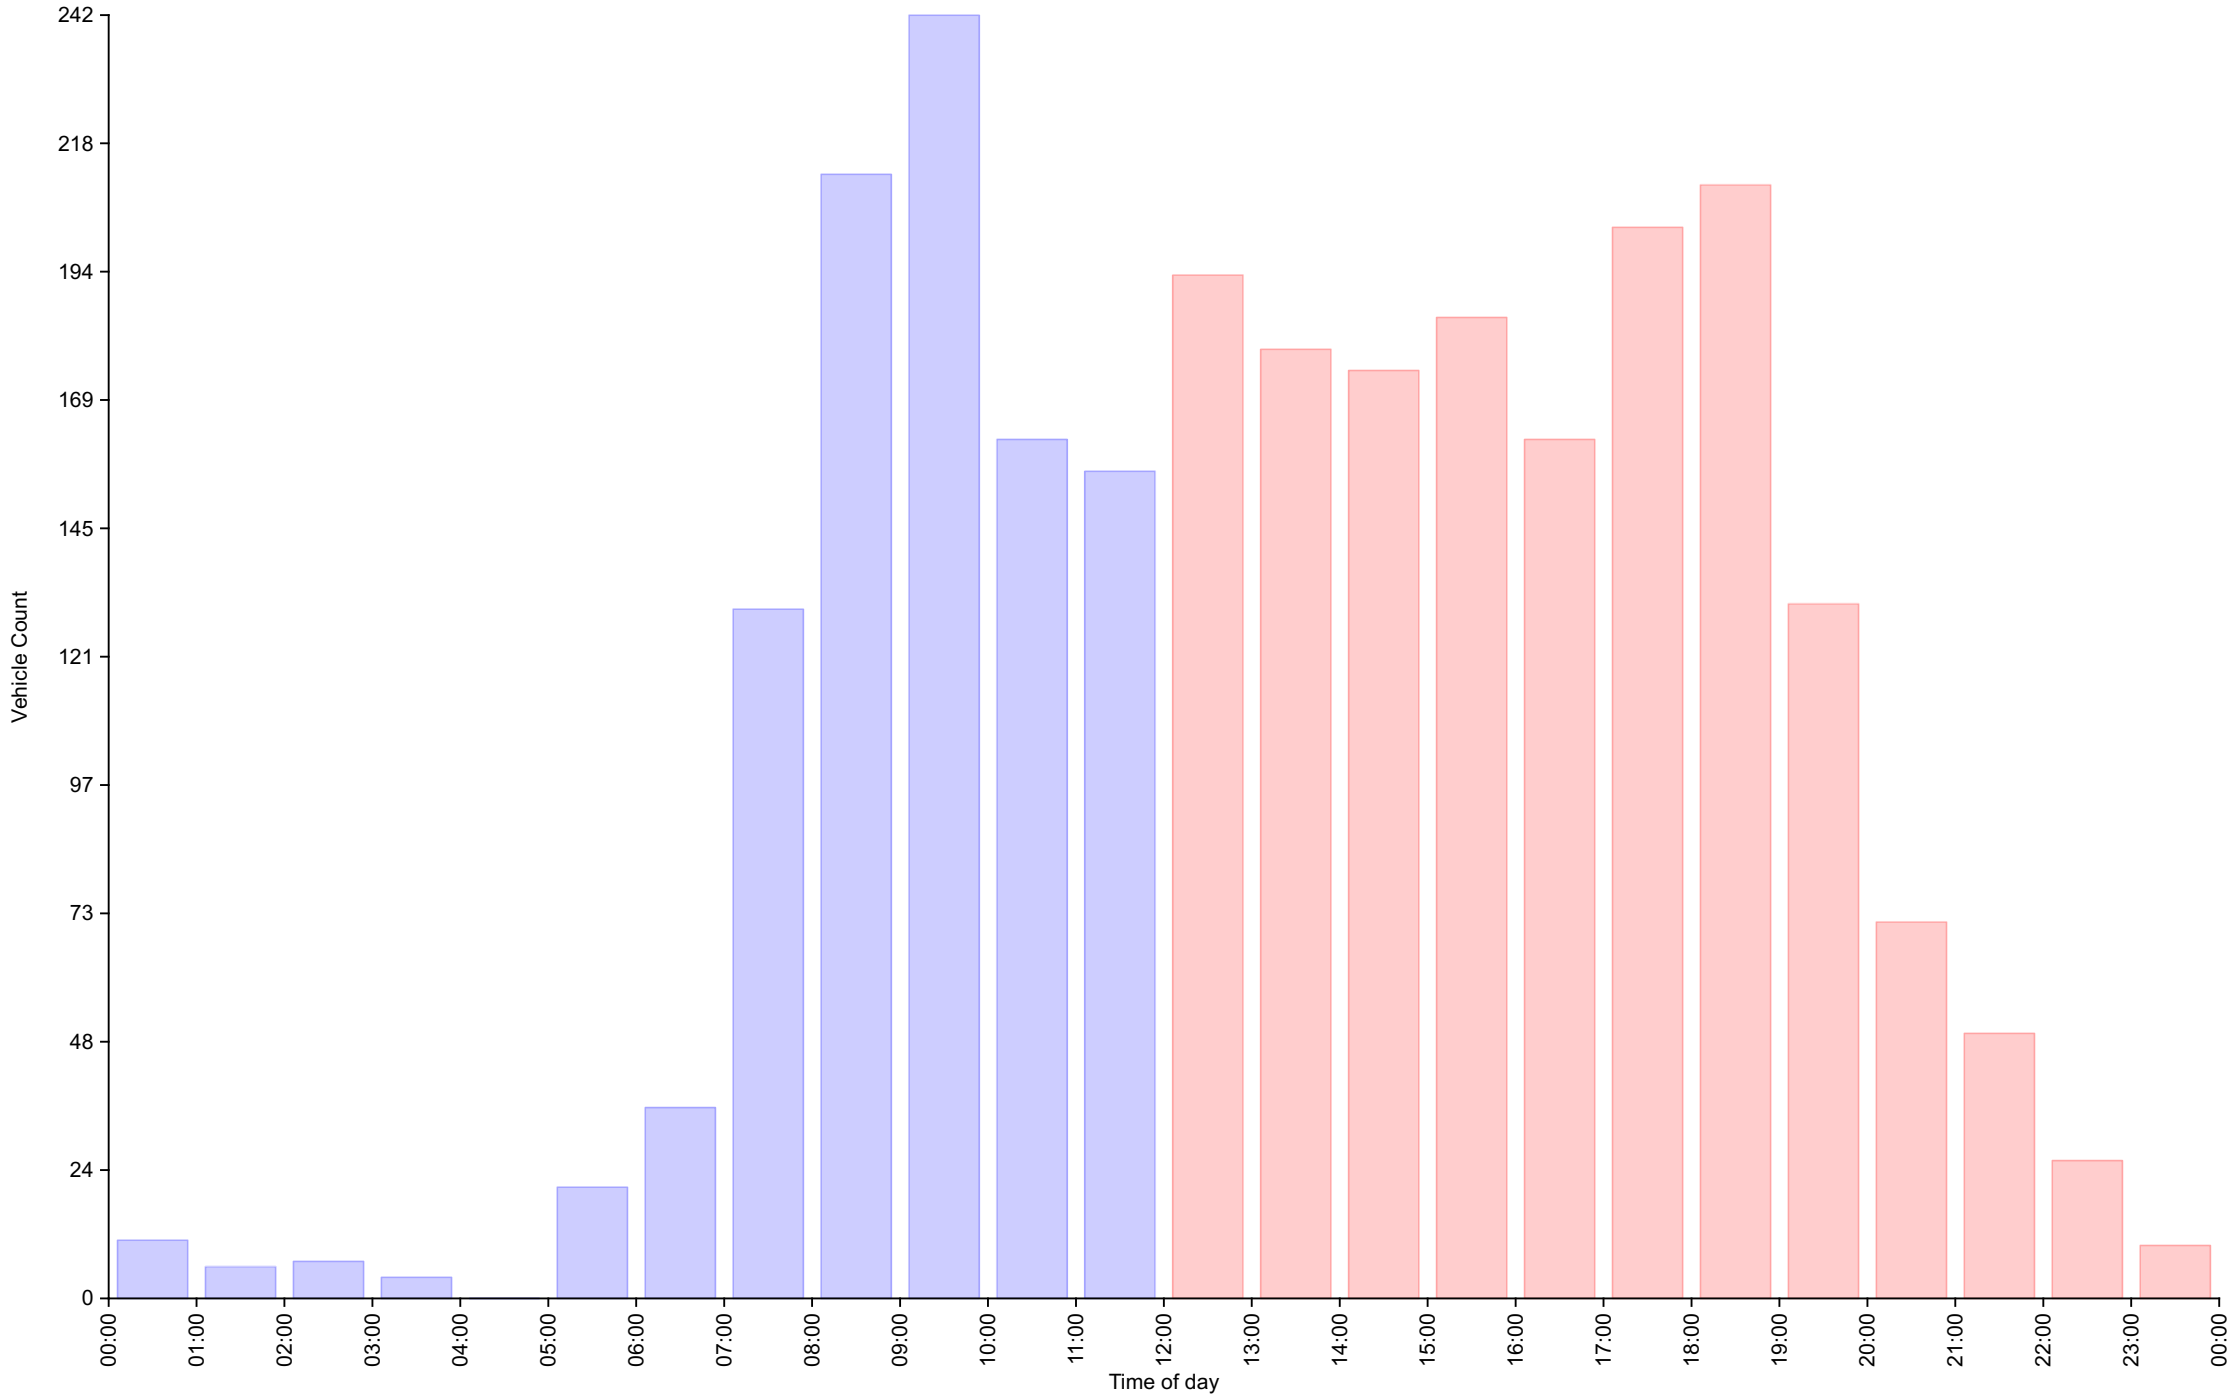

Traffic Report

Traffic Overview from Wed Jun 21 2023 to Wed Jun 28 2023

Vehicle Speed Classes (Mph)

	<15	15 20	20 25	25 30	30 35	35 40	40 45	45 50	50 55	55 60	60 65	65 70	>70	Total	85th Percentile
00:00	1	2	4	4	0	0	0	0	0	0	0	0	0	11	26.3
01:00	0	1	3	2	0	0	0	0	0	0	0	0	0	6	25.4
02:00	0	3	4	0	0	0	0	0	0	0	0	0	0	7	21.5
03:00	0	1	2	0	1	0	0	0	0	0	0	0	0	4	26.2
04:00	0	0	0	0	0	0	0	0	0	0	0	0	0	0	0.0
05:00	4	2	10	3	1	1	0	0	0	0	0	0	0	21	25.9
06:00	12	5	13	6	0	0	0	0	0	0	0	0	0	36	24.6
07:00	3	32	63	26	5	1	0	0	0	0	0	0	0	130	25.6
08:00	17	48	92	49	6	0	0	0	0	0	0	0	0	212	25.8
09:00	19	79	105	36	3	0	0	0	0	0	0	0	0	242	24.2
10:00	11	52	85	11	2	1	0	0	0	0	0	0	0	162	23.2
11:00	14	51	69	21	1	0	0	0	0	0	0	0	0	156	23.8
12:00	14	61	91	25	2	0	0	0	0	0	0	0	0	193	23.7
13:00	11	46	99	18	5	0	0	0	0	0	0	0	0	179	23.6
14:00	13	59	74	23	6	0	0	0	0	0	0	0	0	175	24.4
15:00	24	57	79	22	3	0	0	0	0	0	0	0	0	185	23.3
16:00	7	38	90	23	3	1	0	0	0	0	0	0	0	162	24.5
17:00	10	47	107	36	2	0	0	0	0	0	0	0	0	202	24.6
18:00	17	57	99	34	2	1	0	0	0	0	0	0	0	210	24.5
19:00	5	28	75	19	3	1	0	0	0	0	0	0	0	131	24.7
20:00	8	16	35	8	4	0	0	0	0	0	0	0	0	71	25.1
21:00	2	13	26	8	1	0	0	0	0	0	0	0	0	50	24.3
22:00	1	3	16	6	0	0	0	0	0	0	0	0	0	26	25.1
23:00	0	1	7	1	0	1	0	0	0	0	0	0	0	10	26.5
AM Total	81	276	450	158	19	3	0	0	0	0	0	0	0		
PM Total	112	426	798	223	31	4	0	0	0	0	0	0	0		
Total	193	702	1248	381	50	7	0	0	0	0	0	0	0		
Percent	7.48%	27.20%	48.35%	14.76%	1.94%	0.27%	0.00%	0.00%	0.00%	0.00%	0.00%	0.00%	0.00%		

Total Vehicles : 2581
 30th Percentile : 18.6 MPH
 50th Percentile : 20.3 MPH
 85th Percentile : 24.4 MPH
 95th Percentile : 27.2 MPH
 Average Speed : 20.7 MPH
 Highest Speed : 38.8 MPH

Vehicle Counts By Hour

Traffic Overview from Wed Jun 21 2023 to Wed Jun 28 2023
(60 Minute Resolution)

Vehicle Counts By Speed Class

Traffic Overview from Wed Jun 21 2023 to Wed Jun 28 2023

Average Speed By Hour

Traffic Overview from Wed Jun 21 2023 to Wed Jun 28 2023
(60 Minute Resolution)