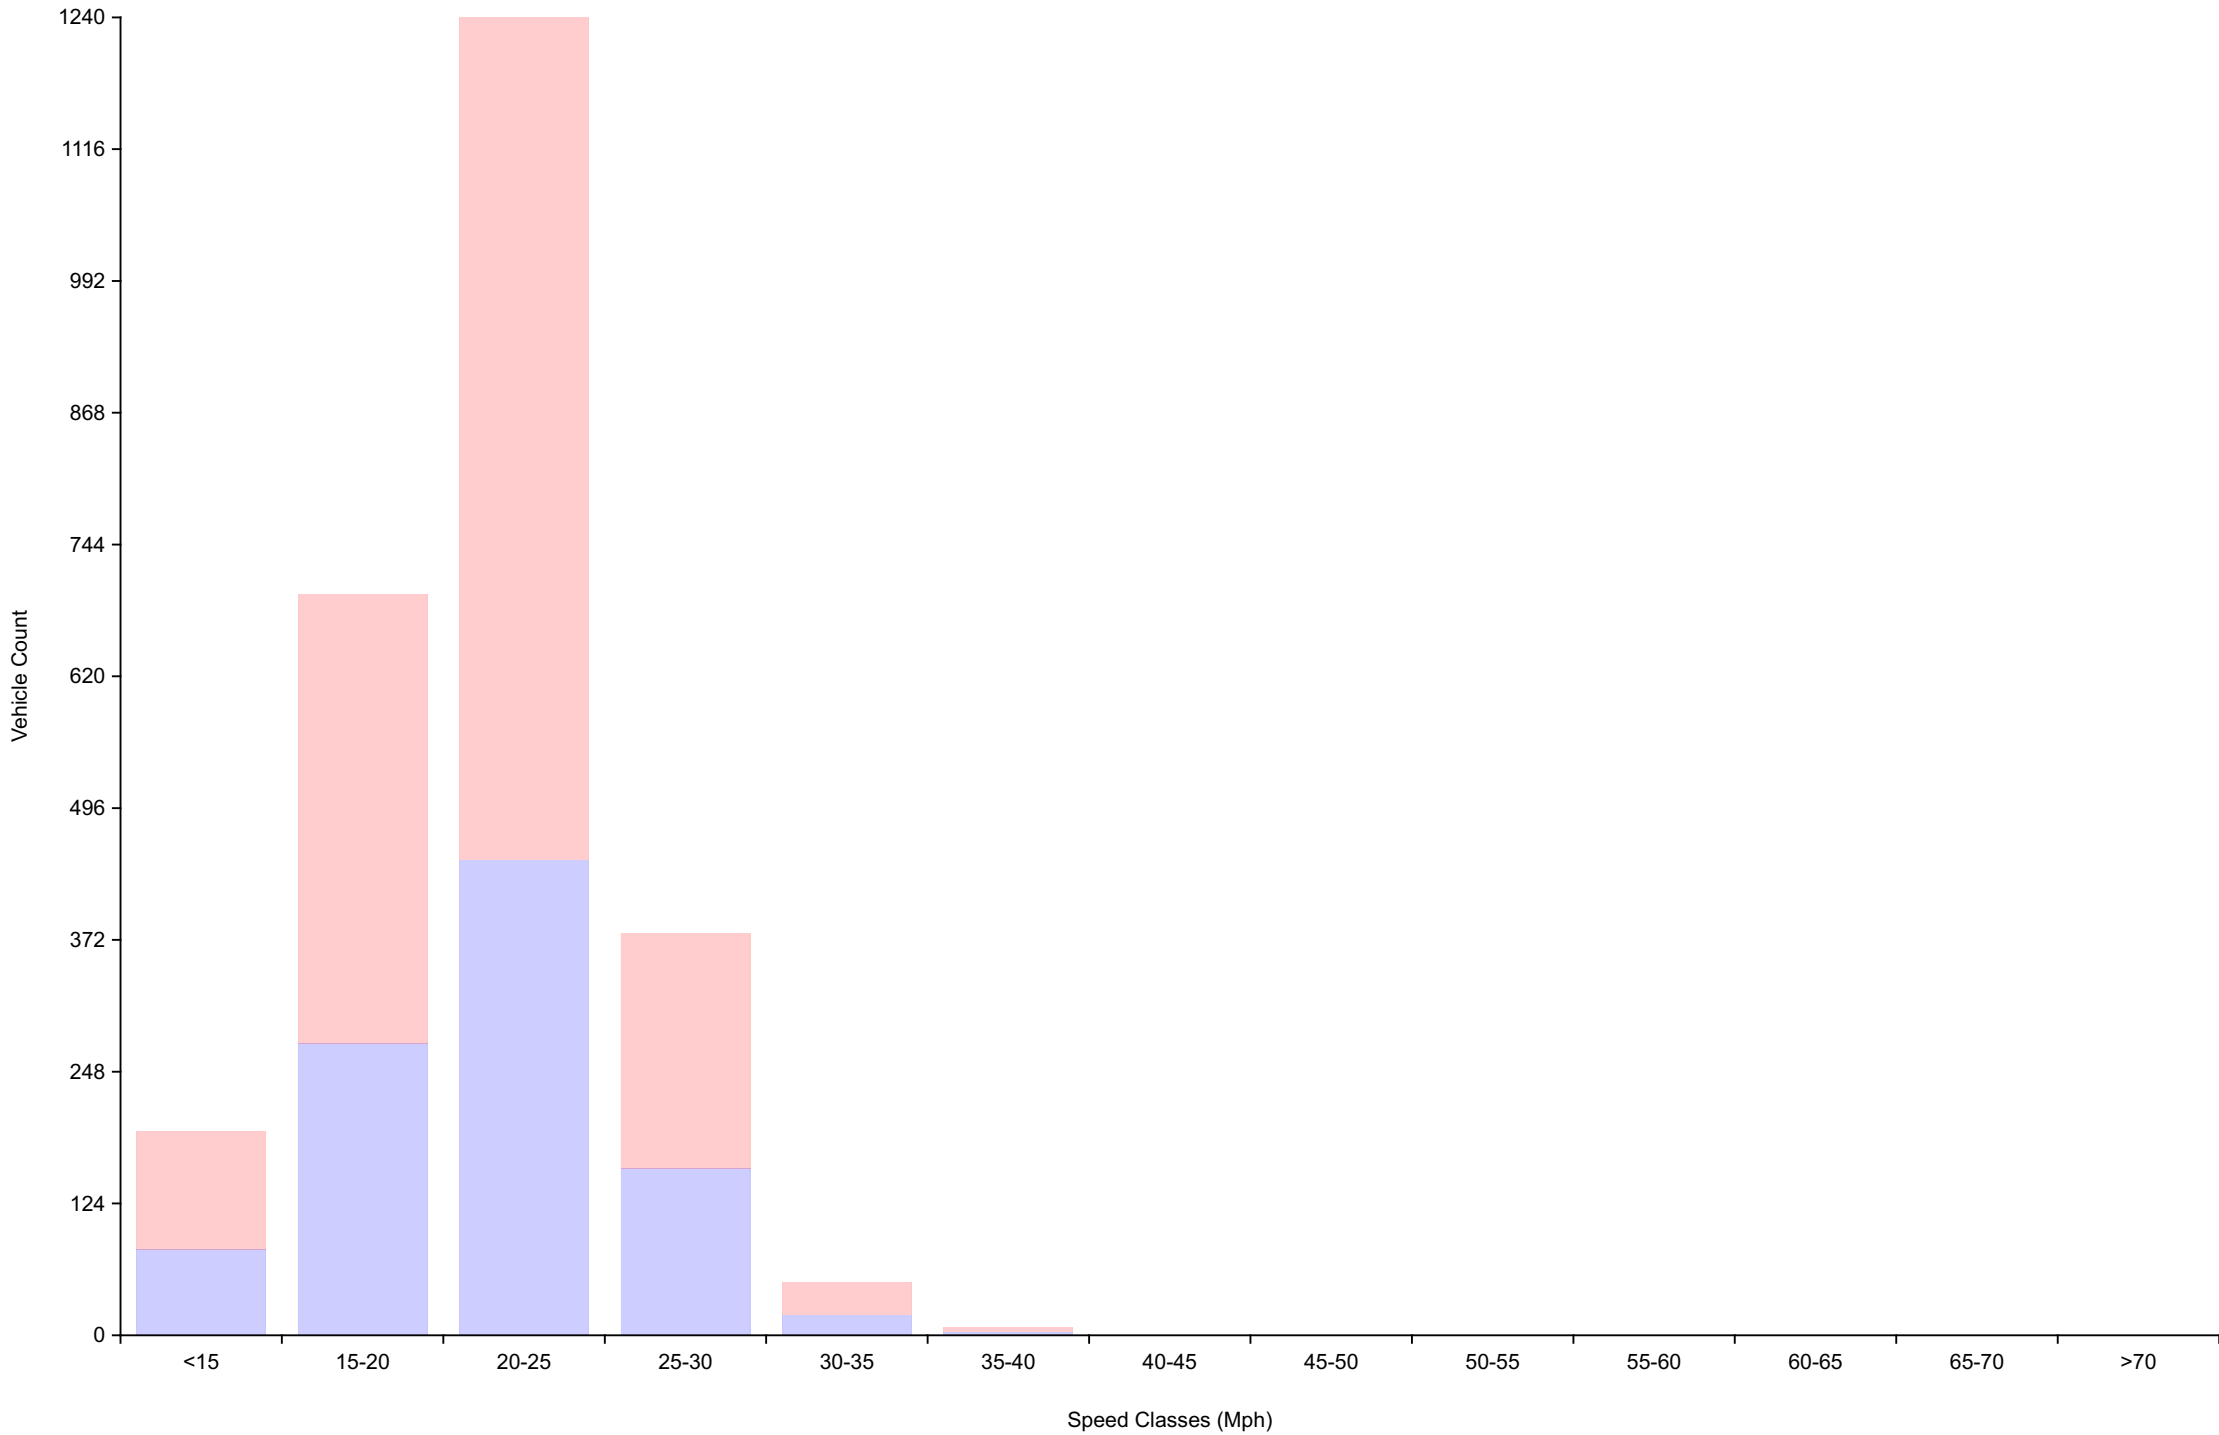

Traffic Report

Traffic Overview from Wed Jun 21 2023 to Wed Jun 28 2023

Vehicle Speed Classes (Mph)

	<15	15 20	20 25	25 30	30 35	35 40	40 45	45 50	50 55	55 60	60 65	65 70	>70	Total	85th Percentile
00:00	1	2	4	4	0	0	0	0	0	0	0	0	0	11	26.3
01:00	0	1	3	2	0	0	0	0	0	0	0	0	0	6	25.4
02:00	0	3	4	0	0	0	0	0	0	0	0	0	0	7	21.5
03:00	0	1	2	0	1	0	0	0	0	0	0	0	0	4	26.2
04:00	0	0	0	0	0	0	0	0	0	0	0	0	0	0	0.0
05:00	4	2	10	3	1	1	0	0	0	0	0	0	0	21	25.9
06:00	12	5	13	6	0	0	0	0	0	0	0	0	0	36	24.6
07:00	3	32	63	26	5	1	0	0	0	0	0	0	0	130	25.6
08:00	17	48	92	49	6	0	0	0	0	0	0	0	0	212	25.8
09:00	19	79	105	36	3	0	0	0	0	0	0	0	0	242	24.2
10:00	11	52	85	11	2	1	0	0	0	0	0	0	0	162	23.2
11:00	14	51	69	21	1	0	0	0	0	0	0	0	0	156	23.8
12:00	14	61	91	25	2	0	0	0	0	0	0	0	0	193	23.7
13:00	11	46	99	18	5	0	0	0	0	0	0	0	0	179	23.6
14:00	13	59	74	23	6	0	0	0	0	0	0	0	0	175	24.4
15:00	24	57	79	22	3	0	0	0	0	0	0	0	0	185	23.3
16:00	7	38	90	23	3	1	0	0	0	0	0	0	0	162	24.5
17:00	10	47	107	36	2	0	0	0	0	0	0	0	0	202	24.6
18:00	17	57	99	34	2	1	0	0	0	0	0	0	0	210	24.5
19:00	5	28	75	19	3	1	0	0	0	0	0	0	0	131	24.7
20:00	8	16	35	8	4	0	0	0	0	0	0	0	0	71	25.1
21:00	2	13	26	8	1	0	0	0	0	0	0	0	0	50	24.3
22:00	1	3	16	6	0	0	0	0	0	0	0	0	0	26	25.1
23:00	0	1	7	1	0	1	0	0	0	0	0	0	0	10	26.5
AM Total	81	276	450	158	19	3	0	0	0	0	0	0	0		
PM Total	112	426	798	223	31	4	0	0	0	0	0	0	0		
Total	193	702	1248	381	50	7	0	0	0	0	0	0	0		
Percent	7.48%	27.20%	48.35%	14.76%	1.94%	0.27%	0.00%	0.00%	0.00%	0.00%	0.00%	0.00%	0.00%		

Total Vehicles : 2581
 30th Percentile : 18.6 MPH
 50th Percentile : 20.3 MPH
 85th Percentile : 24.4 MPH
 95th Percentile : 27.2 MPH
 Average Speed : 20.7 MPH
 Highest Speed : 38.8 MPH

Vehicle Counts By Hour

Traffic Overview from Wed Jun 21 2023 to Wed Jun 28 2023
(60 Minute Resolution)

Vehicle Counts By Speed Class

Traffic Overview from Wed Jun 21 2023 to Wed Jun 28 2023

Average Speed By Hour

Traffic Overview from Wed Jun 21 2023 to Wed Jun 28 2023
(60 Minute Resolution)