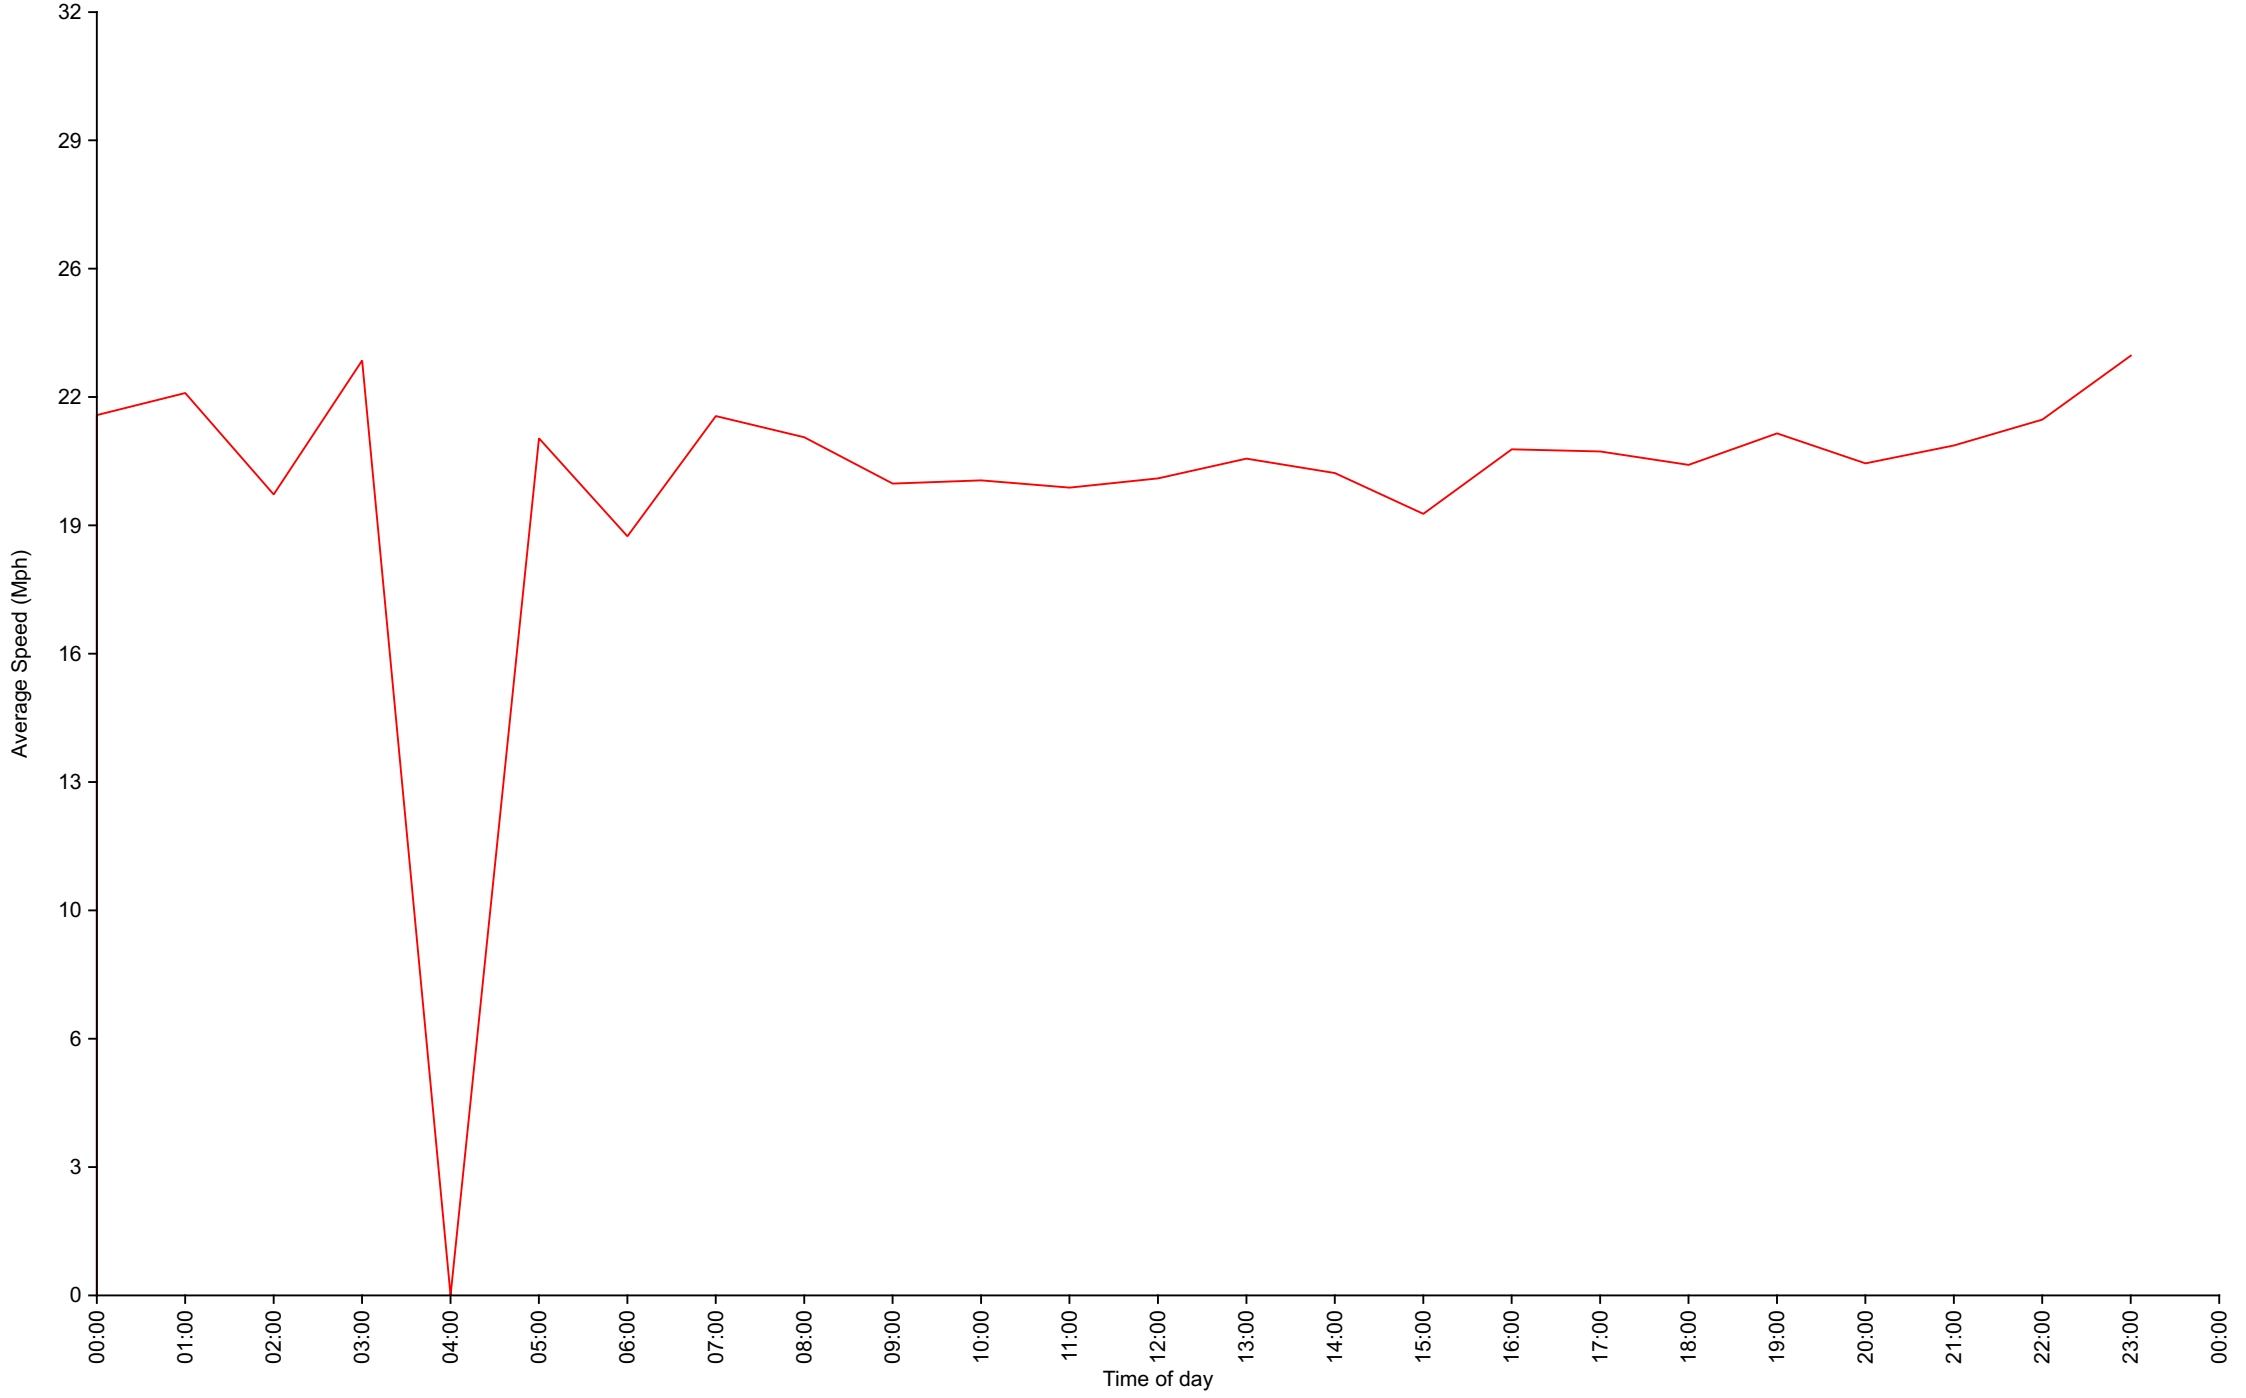

Traffic Report

Traffic Overview from Wed Jun 21 2023 to Wed Jun 28 2023

Vehicle Speed Classes (Mph)

	<15	15 20	20 25	25 30	30 35	35 40	40 45	45 50	50 55	55 60	60 65	65 70	>70	Total	85th Percentile
00:00	1	2	4	4	0	0	0	0	0	0	0	0	0	11	26.3
01:00	0	1	3	2	0	0	0	0	0	0	0	0	0	6	25.4
02:00	0	3	4	0	0	0	0	0	0	0	0	0	0	7	21.5
03:00	0	1	2	0	1	0	0	0	0	0	0	0	0	4	26.2
04:00	0	0	0	0	0	0	0	0	0	0	0	0	0	0	0.0
05:00	4	2	10	3	1	1	0	0	0	0	0	0	0	21	25.9
06:00	12	5	13	6	0	0	0	0	0	0	0	0	0	36	24.6
07:00	3	32	63	26	5	1	0	0	0	0	0	0	0	130	25.6
08:00	17	48	92	49	6	0	0	0	0	0	0	0	0	212	25.8
09:00	19	79	105	36	3	0	0	0	0	0	0	0	0	242	24.2
10:00	11	52	85	11	2	1	0	0	0	0	0	0	0	162	23.2
11:00	14	51	69	21	1	0	0	0	0	0	0	0	0	156	23.8
12:00	14	61	91	25	2	0	0	0	0	0	0	0	0	193	23.7
13:00	11	46	99	18	5	0	0	0	0	0	0	0	0	179	23.6
14:00	13	59	74	23	6	0	0	0	0	0	0	0	0	175	24.4
15:00	24	57	79	22	3	0	0	0	0	0	0	0	0	185	23.3
16:00	7	38	90	23	3	1	0	0	0	0	0	0	0	162	24.5
17:00	10	47	107	36	2	0	0	0	0	0	0	0	0	202	24.6
18:00	17	57	99	34	2	1	0	0	0	0	0	0	0	210	24.5
19:00	5	28	75	19	3	1	0	0	0	0	0	0	0	131	24.7
20:00	8	16	35	8	4	0	0	0	0	0	0	0	0	71	25.1
21:00	2	13	26	8	1	0	0	0	0	0	0	0	0	50	24.3
22:00	1	3	16	6	0	0	0	0	0	0	0	0	0	26	25.1
23:00	0	1	7	1	0	1	0	0	0	0	0	0	0	10	26.5
AM Total	81	276	450	158	19	3	0	0	0	0	0	0	0		
PM Total	112	426	798	223	31	4	0	0	0	0	0	0	0		
Total	193	702	1248	381	50	7	0	0	0	0	0	0	0		
Percent	7.48%	27.20%	48.35%	14.76%	1.94%	0.27%	0.00%	0.00%	0.00%	0.00%	0.00%	0.00%	0.00%		

Traffic Overview from Wed Jun 21 2023 to Wed Jun 28 2023
(60 Minute Resolution)

Vehicle Counts By Speed Class

Traffic Overview from Wed Jun 21 2023 to Wed Jun 28 2023

Average Speed By Hour

Traffic Overview from Wed Jun 21 2023 to Wed Jun 28 2023
(60 Minute Resolution)

Cumulative Speed Distribution Curve

Traffic Overview from Wed Jun 21 2023 to Wed Jun 28 2023