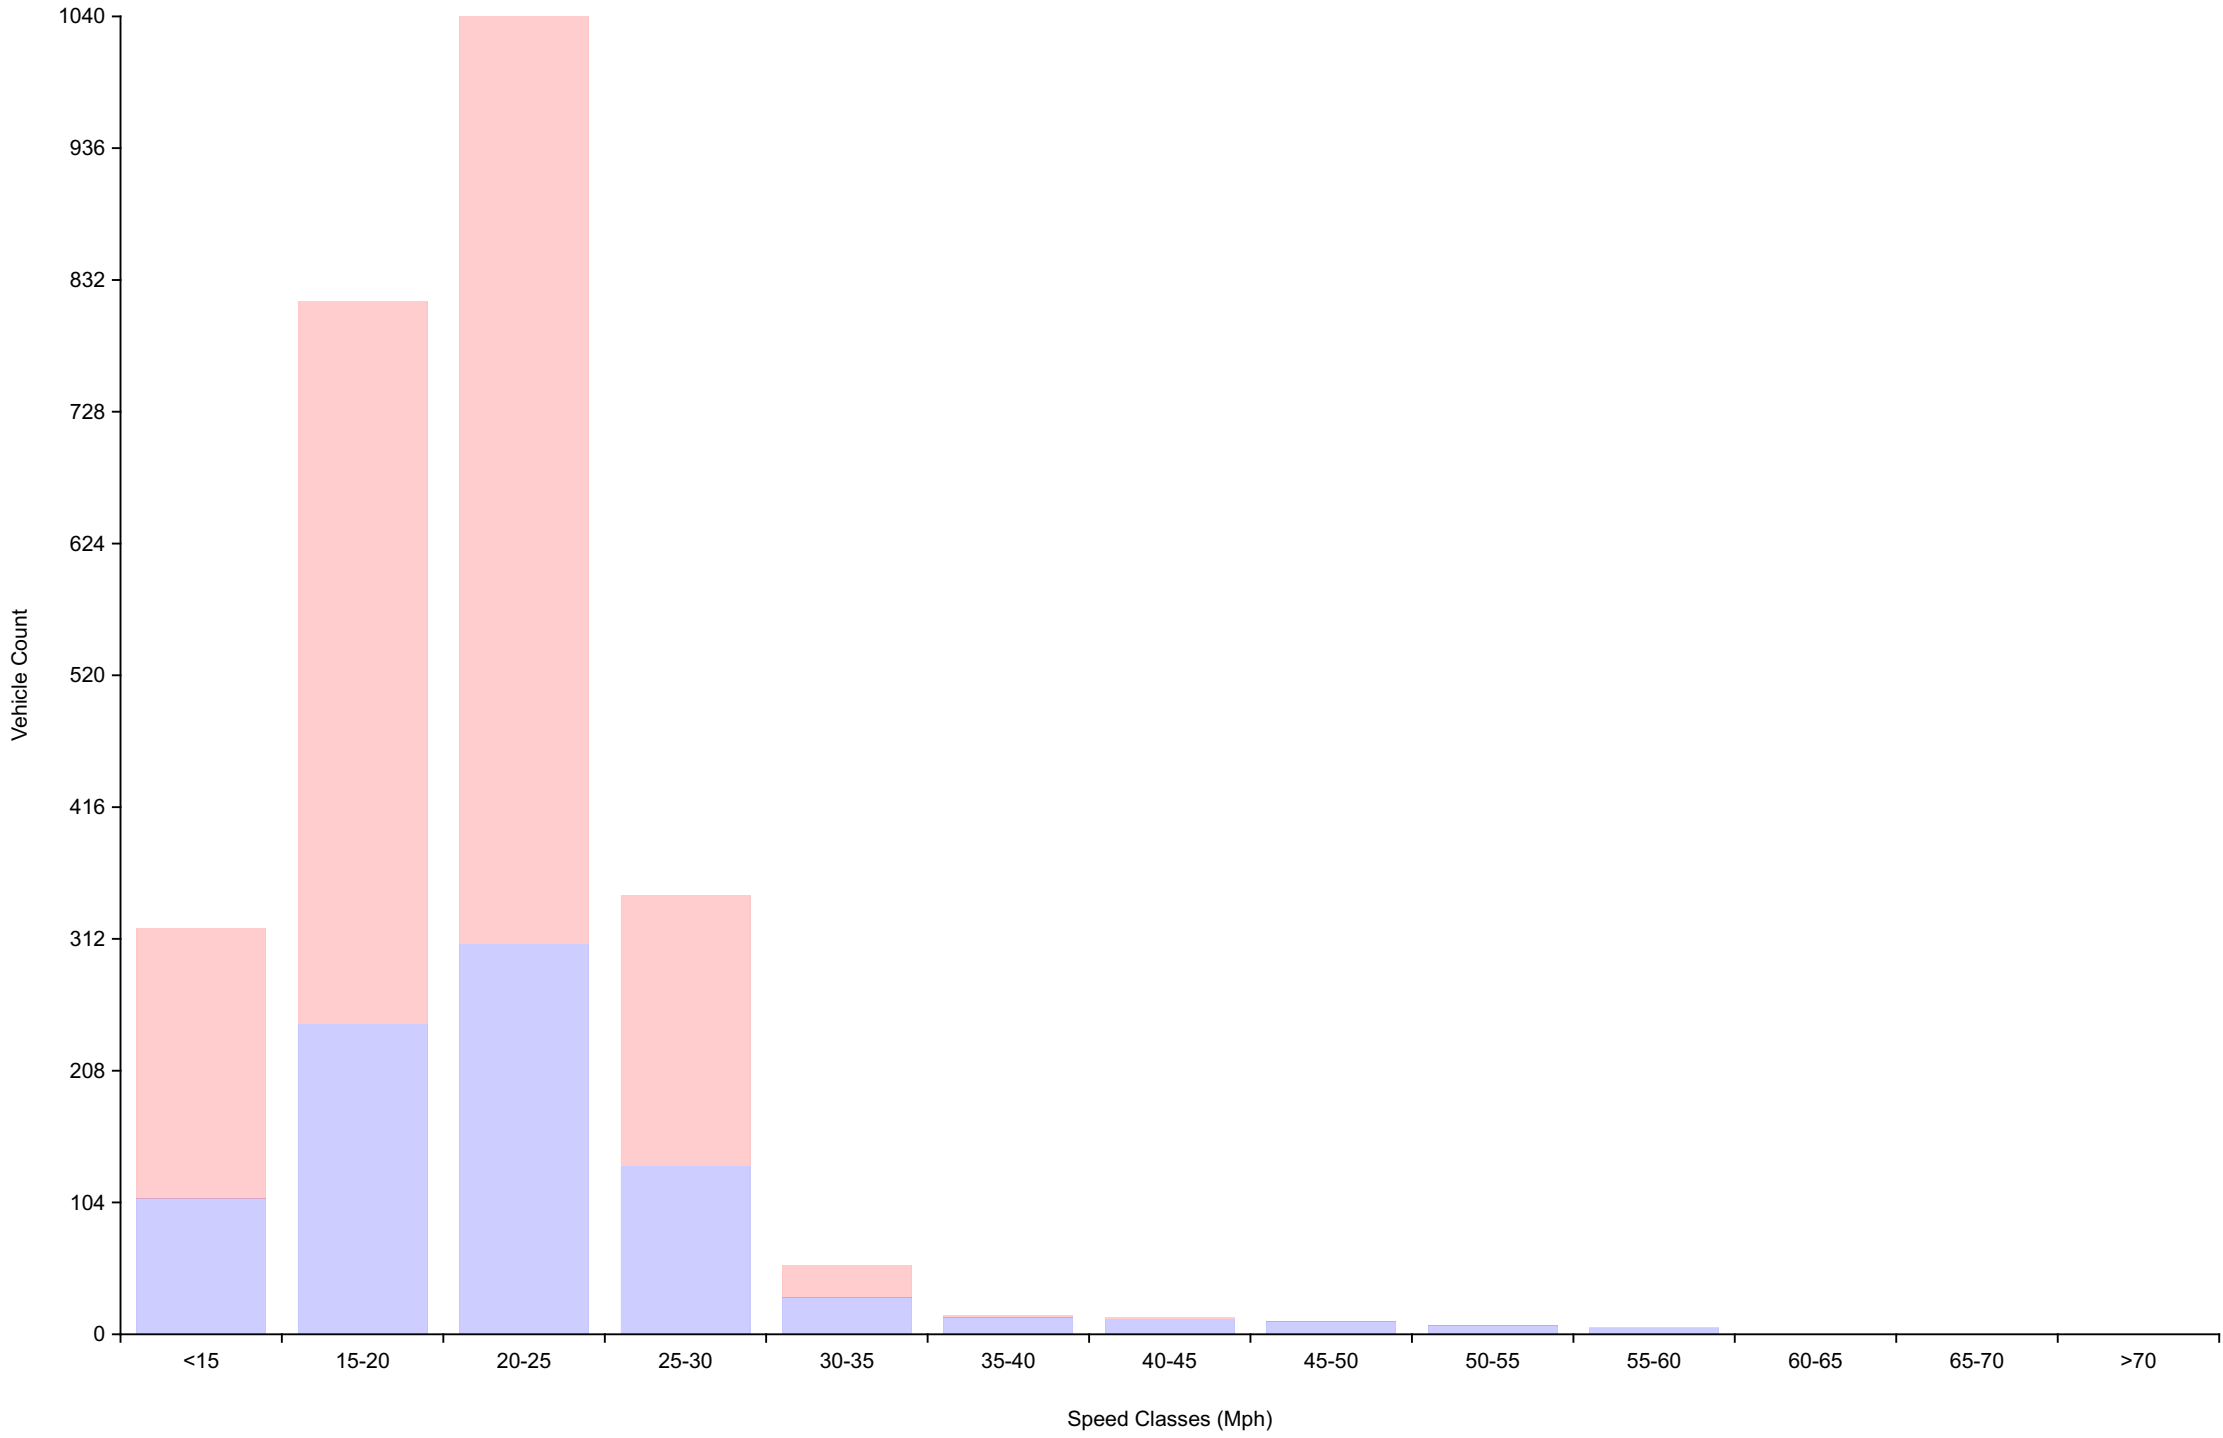

Vehicle Counts By Speed Class

Traffic Overview from Tue Feb 7 2023 to Wed Feb 22 2023