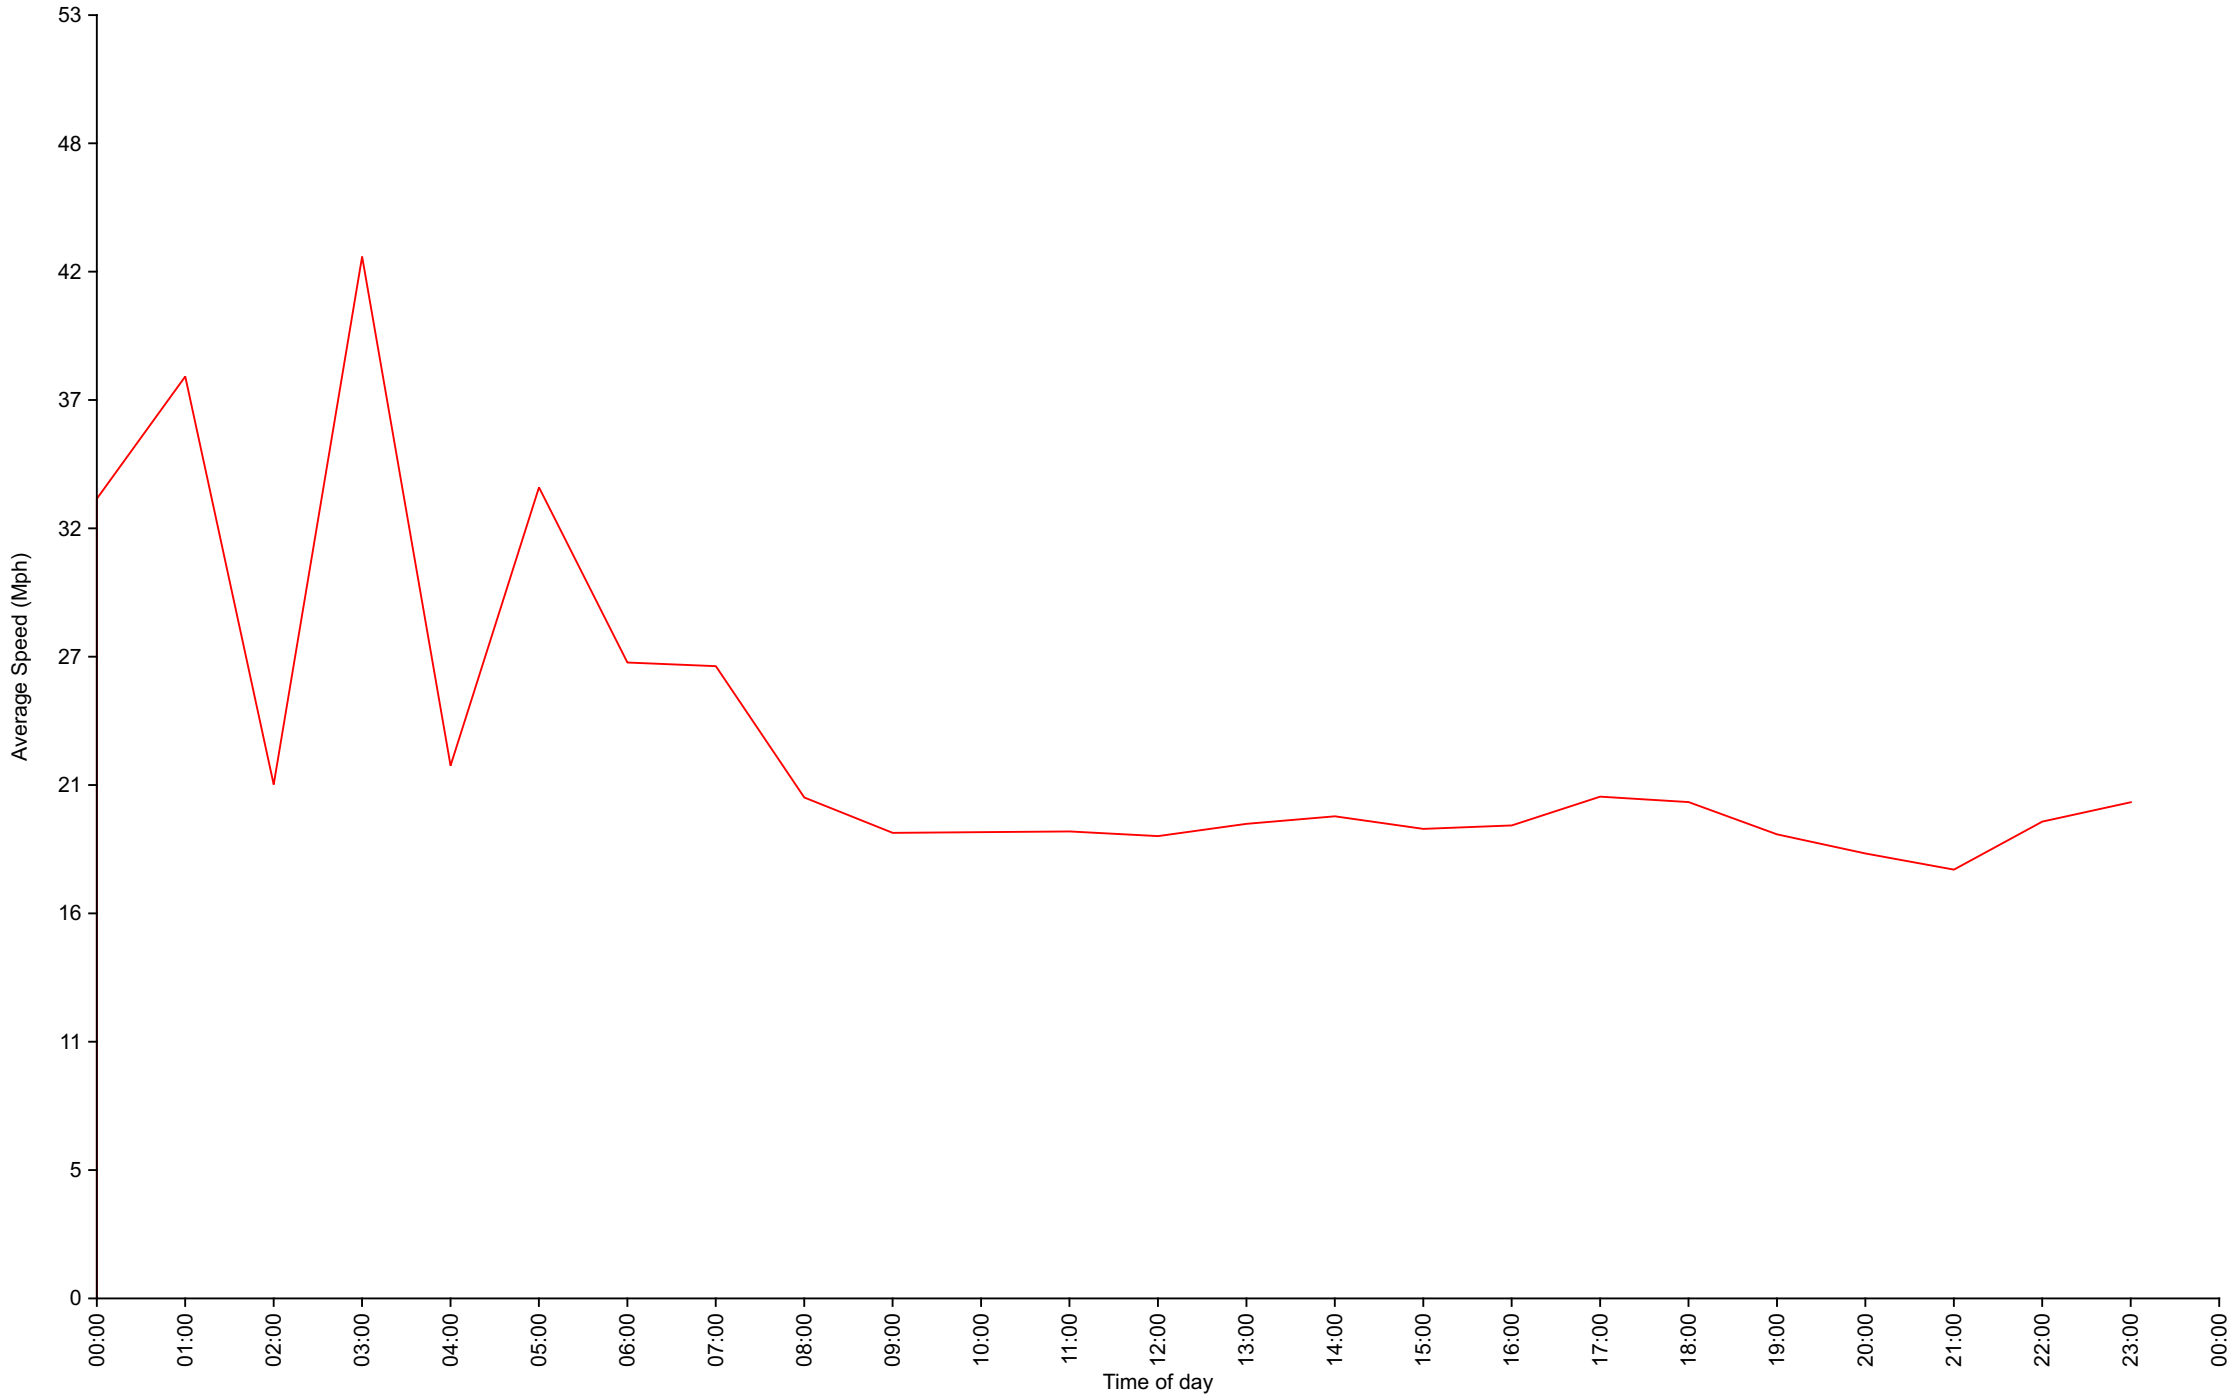

Traffic Report

Traffic Overview from Tue Feb 7 2023 to Wed Feb 22 2023

Vehicle Speed Classes (Mph)

	<15	15 20	20 25	25 30	30 35	35 40	40 45	45 50	50 55	55 60	60 65	65 70	>70	Total	85th Percentile
00:00	0	1	2	0	0	0	0	1	0	1	0	0	0	5	51.3
01:00	0	1	0	0	1	1	0	1	0	1	0	0	0	5	48.3
02:00	0	1	2	1	0	0	0	0	0	0	0	0	0	4	23.4
03:00	0	0	0	0	0	1	0	2	0	0	0	0	0	3	46.6
04:00	1	2	0	0	1	1	0	0	0	0	0	0	0	5	32.3
05:00	3	1	1	2	2	2	2	1	2	2	0	0	0	18	52.3
06:00	7	8	14	10	6	3	5	2	2	0	0	0	0	57	40.4
07:00	4	16	40	27	11	5	5	3	3	1	0	0	0	115	31.0
08:00	13	34	59	25	3	0	0	0	0	0	0	0	0	134	24.7
09:00	31	71	79	27	2	0	0	0	0	0	0	0	0	210	23.6
10:00	26	54	56	21	2	0	0	0	0	0	0	0	0	159	23.9
11:00	22	56	55	20	1	0	0	0	0	0	0	0	0	154	23.3
12:00	34	75	81	19	4	0	0	0	0	0	0	0	0	213	23.4
13:00	20	55	66	27	1	1	0	0	0	0	0	0	0	170	24.3
14:00	17	66	72	27	1	0	0	0	0	0	0	0	0	183	24.1
15:00	31	70	88	26	1	0	0	0	0	0	0	0	0	216	23.7
16:00	38	80	127	28	1	1	0	0	0	0	0	0	0	275	23.3
17:00	20	84	136	38	9	0	0	0	0	0	0	0	0	287	24.3
18:00	8	63	88	24	4	0	0	0	0	0	0	0	0	187	24.0
19:00	22	40	37	13	3	0	0	0	0	0	0	0	0	115	23.9
20:00	10	15	14	3	1	0	0	0	0	0	0	0	0	43	22.3
21:00	11	10	11	4	0	0	1	0	0	0	0	0	0	37	22.9
22:00	2	7	6	2	1	0	0	0	0	0	0	0	0	18	23.6
23:00	1	6	7	3	0	0	0	0	0	0	0	0	0	17	24.4
AM Total	107	245	308	133	29	13	12	10	7	5	0	0	0		
PM Total	214	571	733	214	26	2	1	0	0	0	0	0	0		
Total	321	816	1041	347	55	15	13	10	7	5	0	0	0		
Percent	12.21%	31.03%	39.58%	13.19%	2.09%	0.57%	0.49%	0.38%	0.27%	0.19%	0.00%	0.00%	0.00%		

Traffic Overview from Tue Feb 7 2023 to Wed Feb 22 2023
(60 Minute Resolution)

Vehicle Counts By Speed Class

Traffic Overview from Tue Feb 7 2023 to Wed Feb 22 2023

Average Speed By Hour

Traffic Overview from Tue Feb 7 2023 to Wed Feb 22 2023
(60 Minute Resolution)

Cumulative Speed Distribution Curve

Traffic Overview from Tue Feb 7 2023 to Wed Feb 22 2023