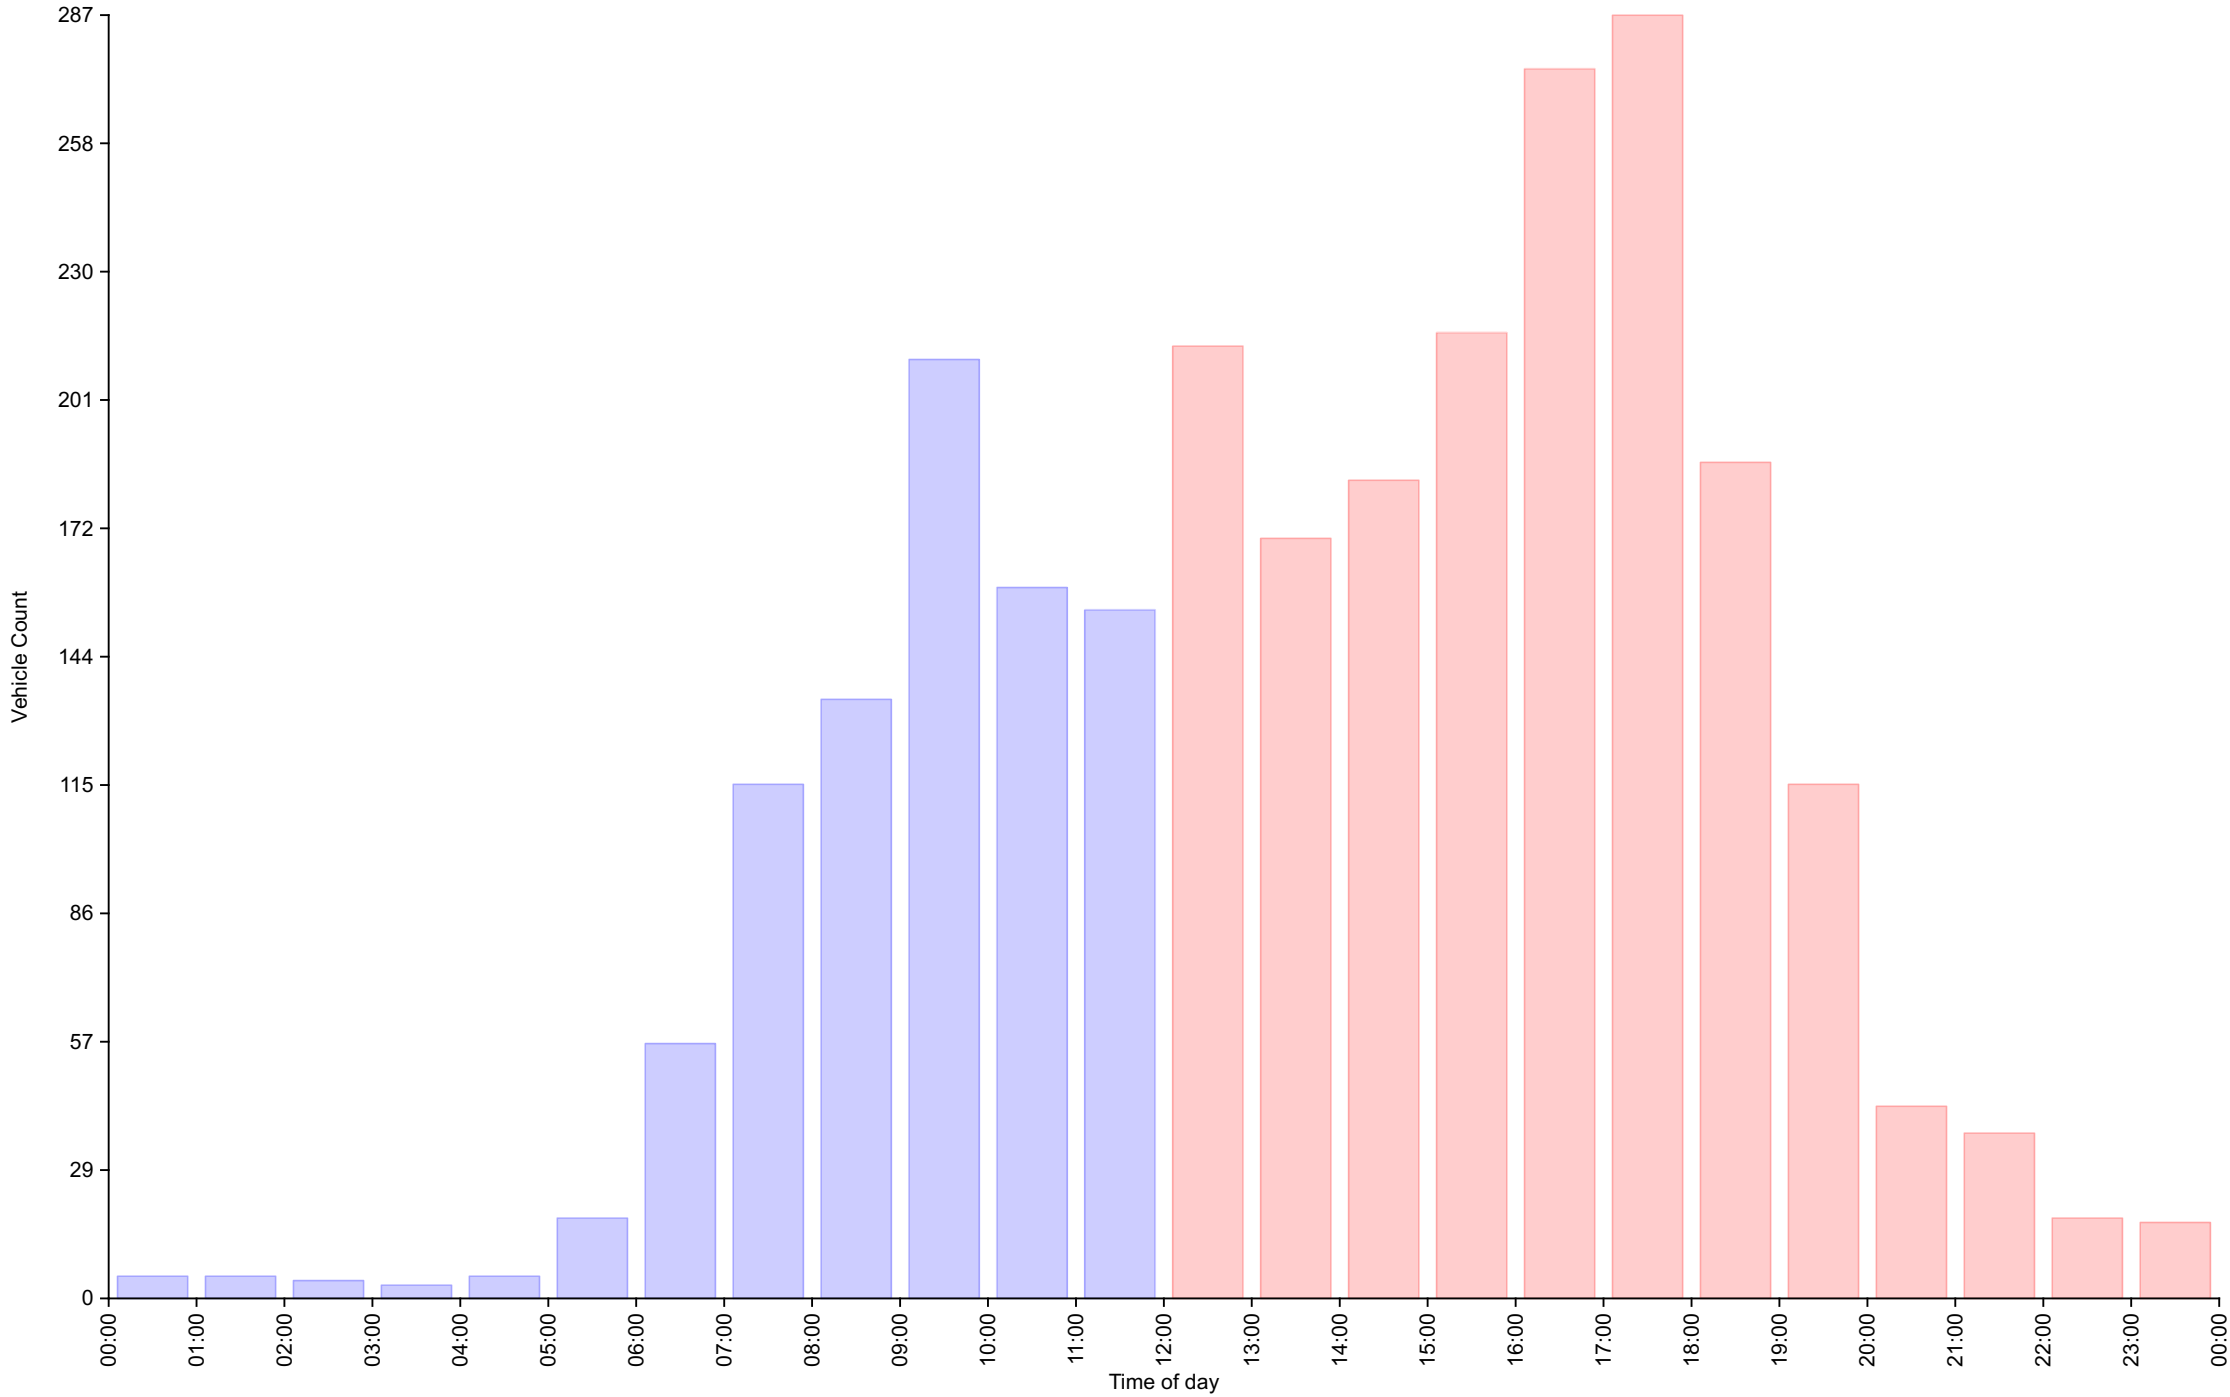

Traffic Report

Traffic Overview from Tue Feb 7 2023 to Wed Feb 22 2023

Vehicle Speed Classes (Mph)

	<15	15 20	20 25	25 30	30 35	35 40	40 45	45 50	50 55	55 60	60 65	65 70	>70	Total	85th Percentile
00:00	0	1	2	0	0	0	0	1	0	1	0	0	0	5	51.3
01:00	0	1	0	0	1	1	0	1	0	1	0	0	0	5	48.3
02:00	0	1	2	1	0	0	0	0	0	0	0	0	0	4	23.4
03:00	0	0	0	0	0	1	0	2	0	0	0	0	0	3	46.6
04:00	1	2	0	0	1	1	0	0	0	0	0	0	0	5	32.3
05:00	3	1	1	2	2	2	2	1	2	2	0	0	0	18	52.3
06:00	7	8	14	10	6	3	5	2	2	0	0	0	0	57	40.4
07:00	4	16	40	27	11	5	5	3	3	1	0	0	0	115	31.0
08:00	13	34	59	25	3	0	0	0	0	0	0	0	0	134	24.7
09:00	31	71	79	27	2	0	0	0	0	0	0	0	0	210	23.6
10:00	26	54	56	21	2	0	0	0	0	0	0	0	0	159	23.9
11:00	22	56	55	20	1	0	0	0	0	0	0	0	0	154	23.3
12:00	34	75	81	19	4	0	0	0	0	0	0	0	0	213	23.4
13:00	20	55	66	27	1	1	0	0	0	0	0	0	0	170	24.3
14:00	17	66	72	27	1	0	0	0	0	0	0	0	0	183	24.1
15:00	31	70	88	26	1	0	0	0	0	0	0	0	0	216	23.7
16:00	38	80	127	28	1	1	0	0	0	0	0	0	0	275	23.3
17:00	20	84	136	38	9	0	0	0	0	0	0	0	0	287	24.3
18:00	8	63	88	24	4	0	0	0	0	0	0	0	0	187	24.0
19:00	22	40	37	13	3	0	0	0	0	0	0	0	0	115	23.9
20:00	10	15	14	3	1	0	0	0	0	0	0	0	0	43	22.3
21:00	11	10	11	4	0	0	1	0	0	0	0	0	0	37	22.9
22:00	2	7	6	2	1	0	0	0	0	0	0	0	0	18	23.6
23:00	1	6	7	3	0	0	0	0	0	0	0	0	0	17	24.4
AM Total	107	245	308	133	29	13	12	10	7	5	0	0	0		
PM Total	214	571	733	214	26	2	1	0	0	0	0	0	0		
Total	321	816	1041	347	55	15	13	10	7	5	0	0	0		
Percent	12.21%	31.03%	39.58%	13.19%	2.09%	0.57%	0.49%	0.38%	0.27%	0.19%	0.00%	0.00%	0.00%		

Total Vehicles : 2630
 30th Percentile : 17.5 MPH
 50th Percentile : 19.7 MPH
 85th Percentile : 24.5 MPH
 95th Percentile : 28.0 MPH
 Average Speed : 20.3 MPH
 Highest Speed : 57.6 MPH

Vehicle Counts By Hour

Traffic Overview from Tue Feb 7 2023 to Wed Feb 22 2023
(60 Minute Resolution)

Vehicle Counts By Speed Class

Traffic Overview from Tue Feb 7 2023 to Wed Feb 22 2023

Average Speed By Hour

Traffic Overview from Tue Feb 7 2023 to Wed Feb 22 2023
(60 Minute Resolution)