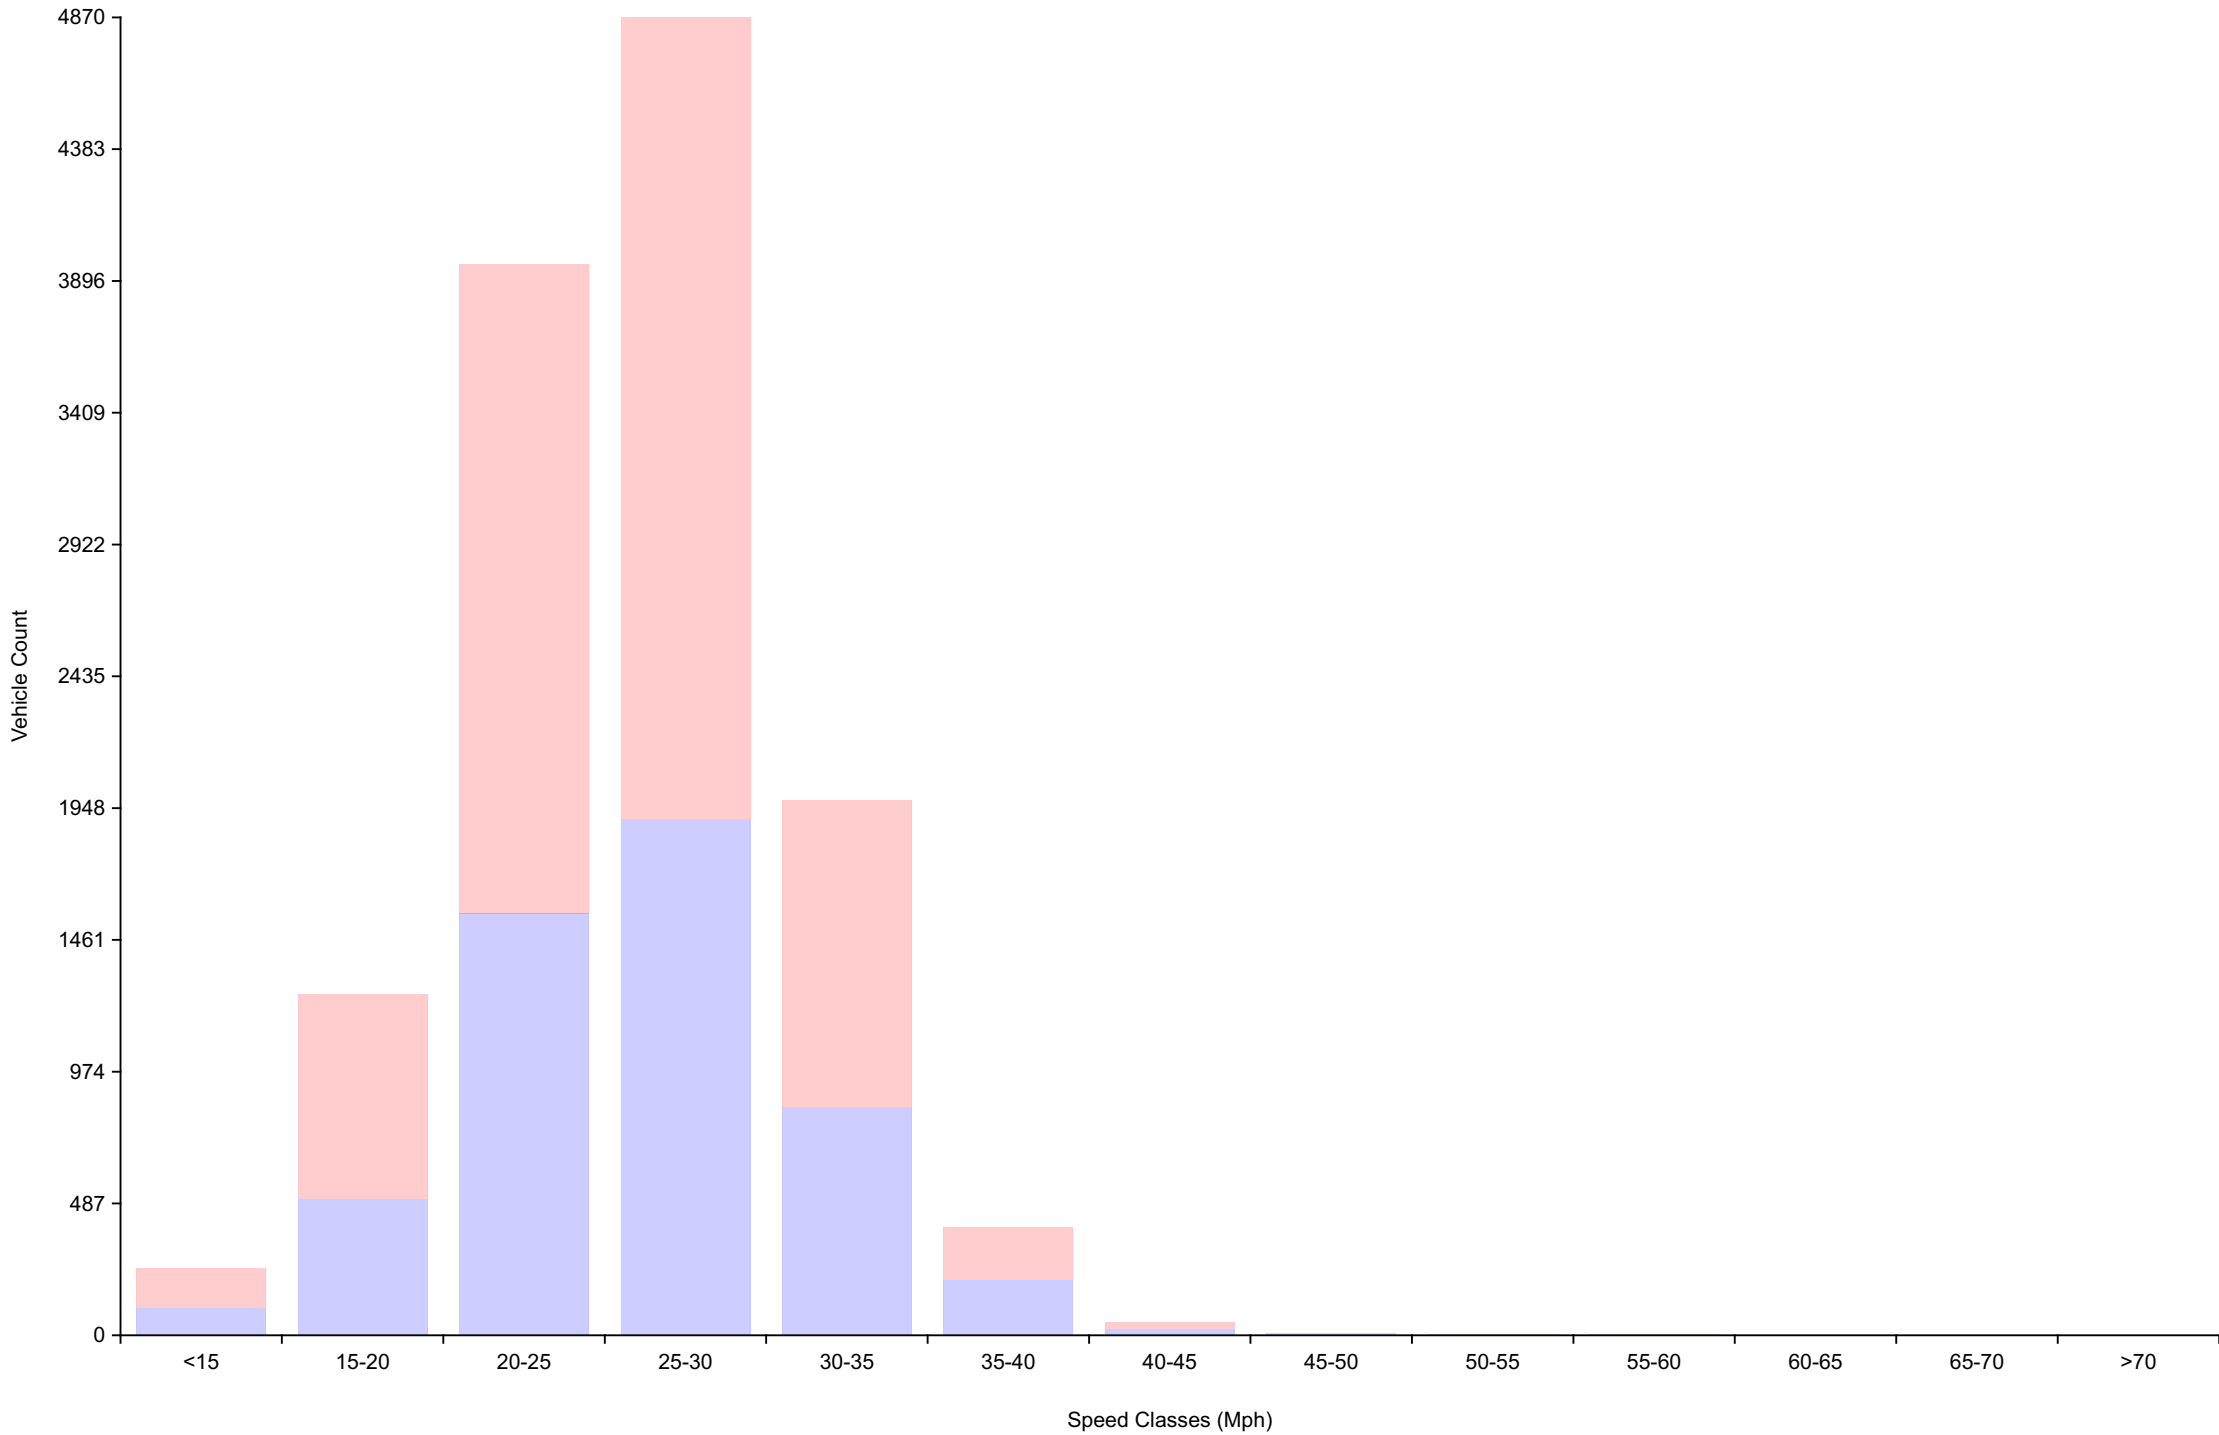

Vehicle Counts By Speed Class

Traffic Overview from Sun Dec 11 2022 to Wed Dec 21 2022