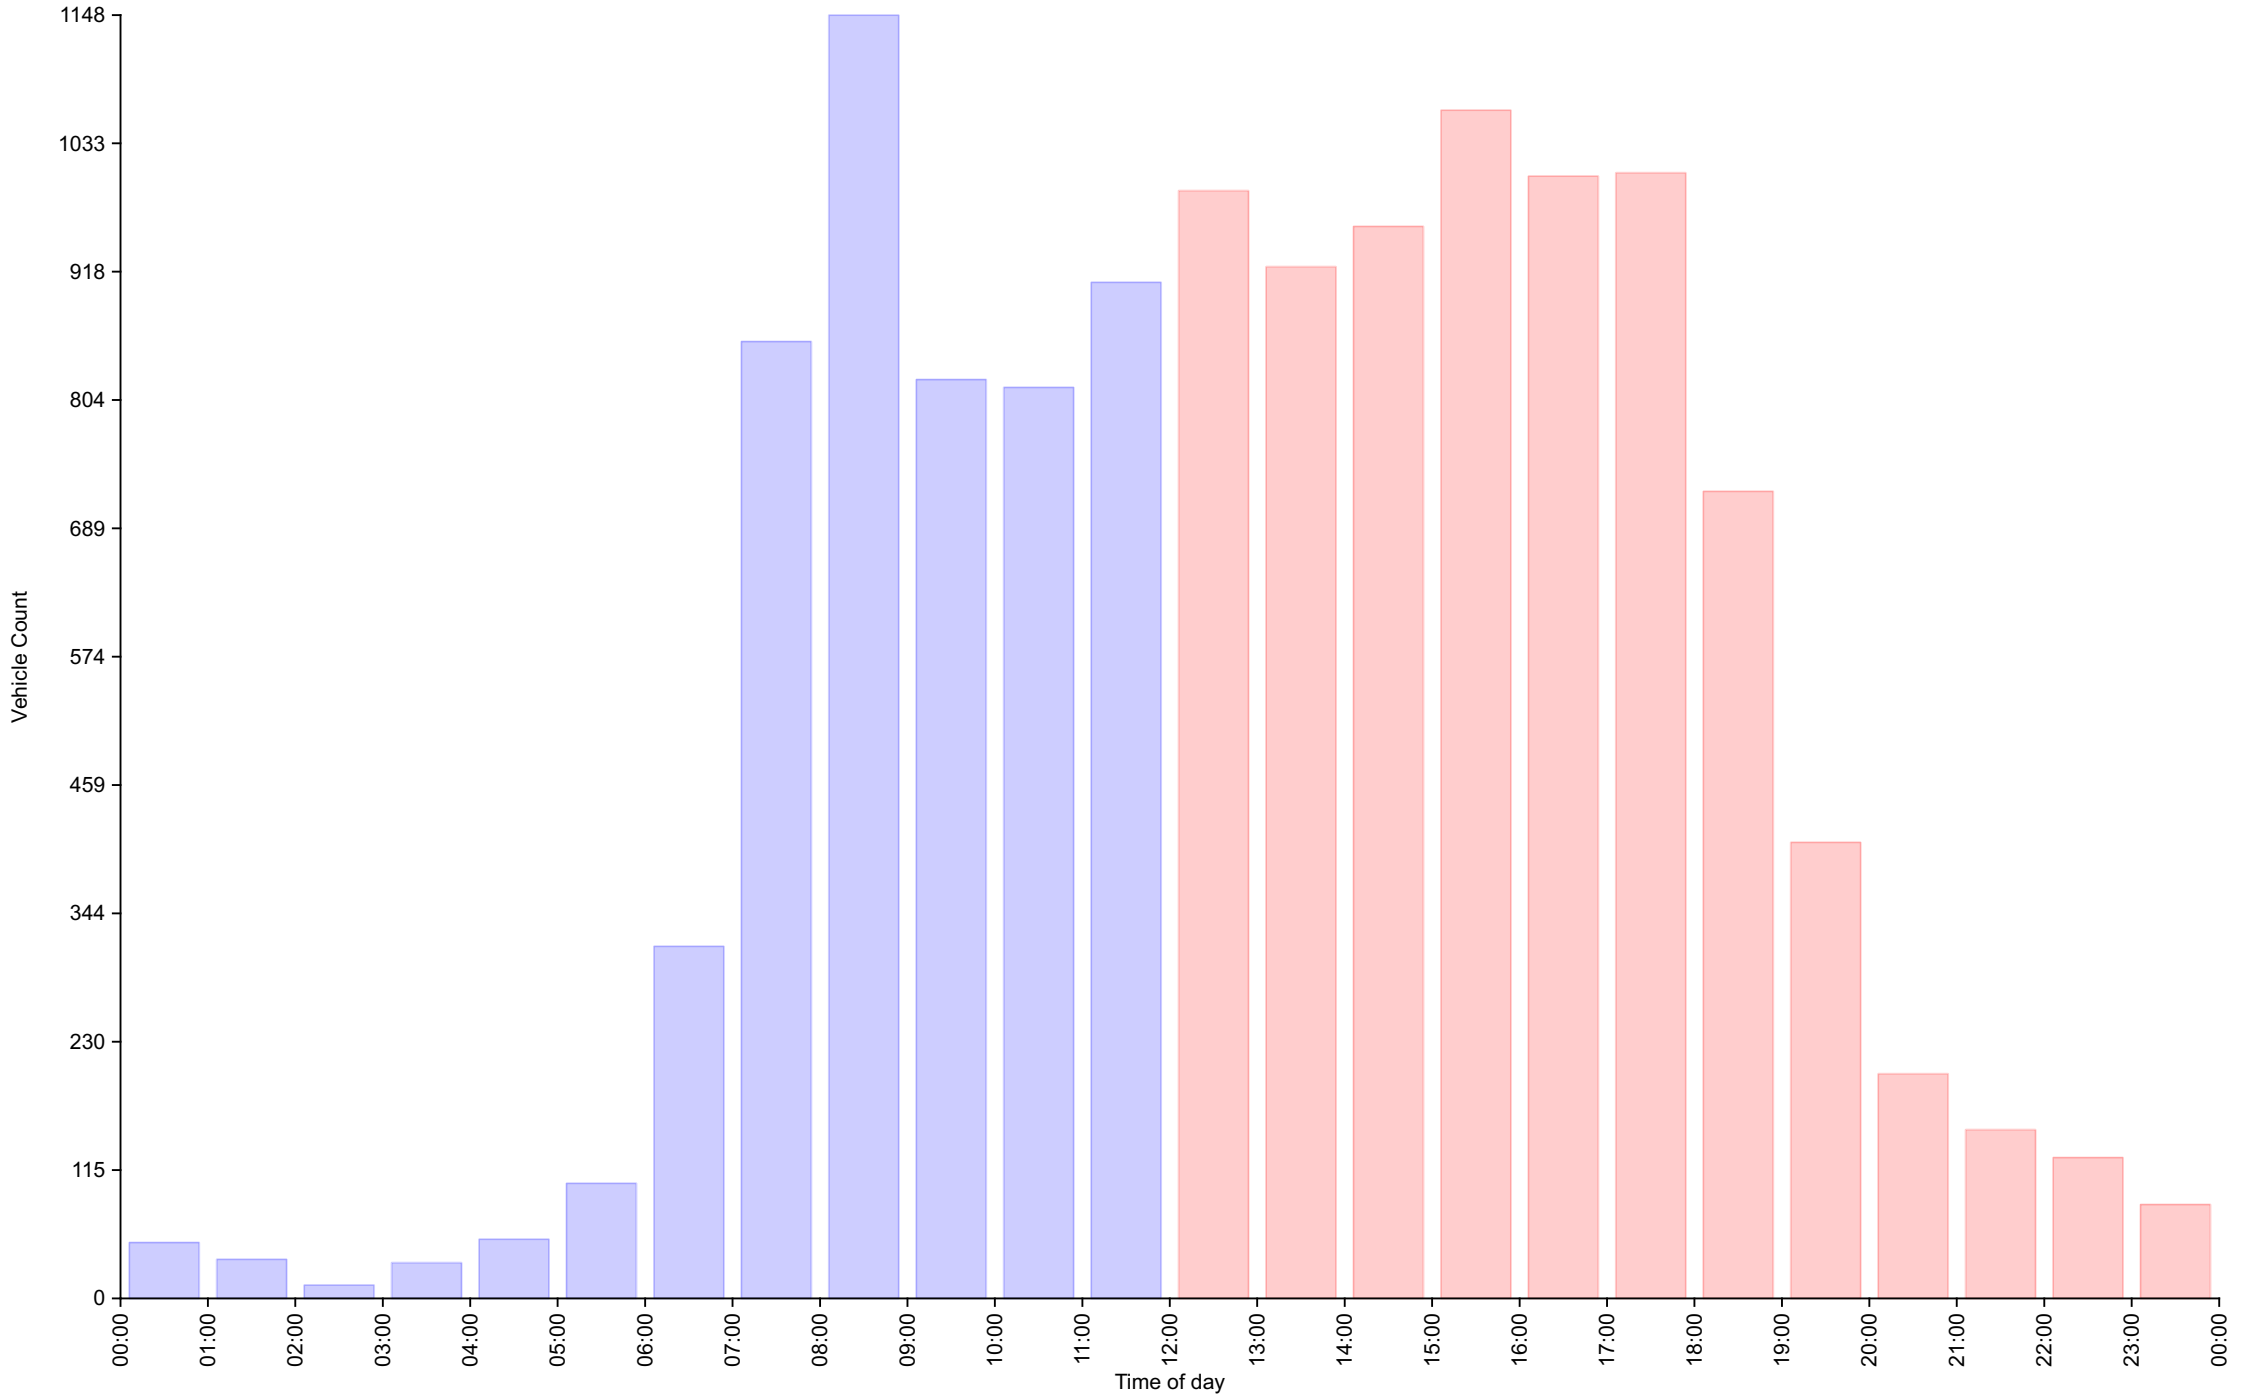

Traffic Report

Traffic Overview from Sun Dec 11 2022 to Wed Dec 21 2022

Vehicle Speed Classes (Mph)

	<15	15 20	20 25	25 30	30 35	35 40	40 45	45 50	50 55	55 60	60 65	65 70	>70	Total	85th Percentile
00:00	0	0	9	17	14	9	1	0	0	0	0	0	0	50	34.8
01:00	2	0	4	12	8	7	2	0	0	0	0	0	0	35	35.4
02:00	0	0	2	6	1	2	0	0	0	1	0	0	0	12	37.4
03:00	1	0	6	14	7	3	1	0	0	0	0	0	0	32	33.2
04:00	12	3	16	17	4	0	1	0	0	0	0	0	0	53	28.6
05:00	1	3	13	30	37	17	1	1	0	0	0	0	0	103	34.6
06:00	1	4	53	111	104	38	4	0	0	0	0	0	0	315	33.7
07:00	8	55	235	341	166	45	5	1	0	0	0	0	0	856	30.9
08:00	19	119	411	408	163	24	4	0	0	0	0	0	0	1148	29.4
09:00	17	91	248	322	124	18	2	0	0	0	0	0	0	822	29.5
10:00	17	111	265	302	100	16	2	2	0	0	0	0	0	815	28.9
11:00	23	117	299	329	116	25	0	0	0	0	0	0	0	909	29.1
12:00	24	119	321	380	125	21	1	0	0	0	0	0	0	991	29.0
13:00	18	105	284	360	137	17	2	0	0	0	0	0	0	923	29.5
14:00	22	120	288	371	137	19	1	0	0	1	0	0	0	959	29.4
15:00	31	111	378	386	134	22	1	0	0	0	0	0	0	1063	29.0
16:00	16	114	321	391	144	18	0	0	0	0	0	0	0	1004	29.2
17:00	19	98	347	396	125	20	1	1	0	0	0	0	0	1007	28.9
18:00	9	50	238	293	111	17	2	1	1	0	0	0	0	722	29.5
19:00	5	17	100	169	90	23	3	1	0	0	0	0	0	408	31.5
20:00	2	13	51	72	42	17	4	0	0	0	0	0	0	201	32.2
21:00	1	4	32	65	37	8	3	1	0	0	0	0	0	151	31.7
22:00	0	7	27	49	31	7	3	0	2	0	0	0	0	126	32.7
23:00	1	1	17	36	21	5	3	0	0	0	0	0	0	84	32.2
AM Total	101	503	1561	1909	844	204	23	4	0	1	0	0	0		
PM Total	148	759	2404	2968	1134	194	24	4	3	1	0	0	0		
Total	249	1262	3965	4877	1978	398	47	8	3	2	0	0	0		
Percent	1.95%	9.87%	31.00%	38.13%	15.47%	3.11%	0.37%	0.06%	0.02%	0.02%	0.00%	0.00%	0.00%		

Total Vehicles : 12789
30th Percentile : 22.4 MPH
50th Percentile : 24.9 MPH
85th Percentile : 29.8 MPH
95th Percentile : 33.0 MPH
Average Speed : 25.3 MPH
Highest Speed : 55.2 MPH

Vehicle Counts By Hour

Traffic Overview from Sun Dec 11 2022 to Wed Dec 21 2022
(60 Minute Resolution)