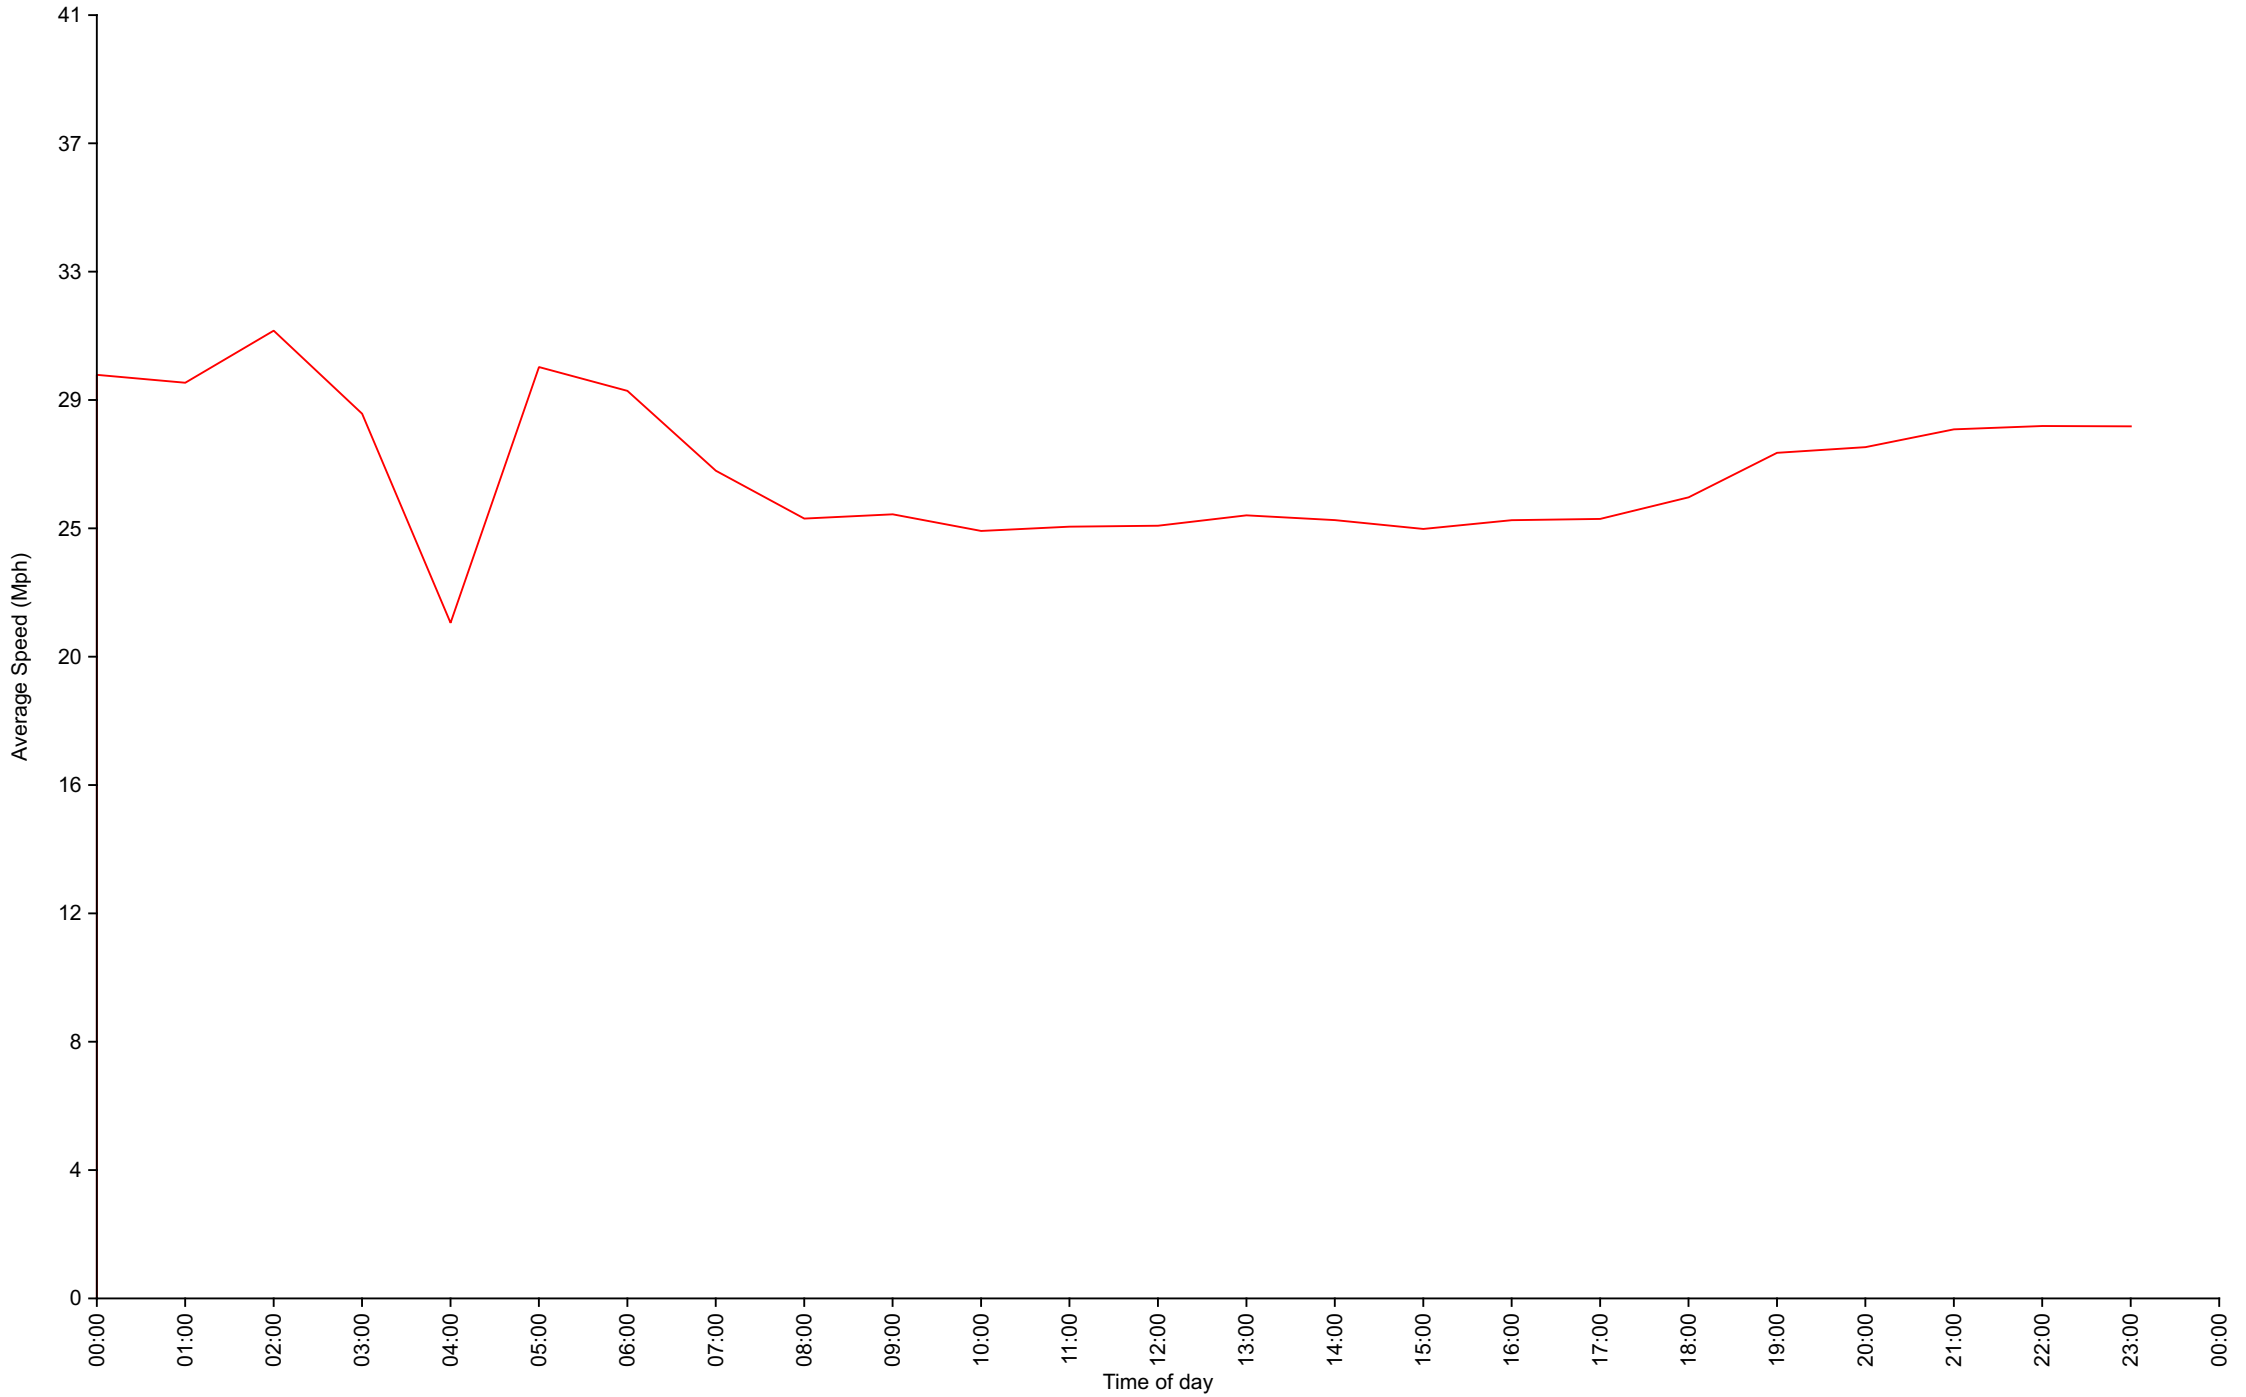

Traffic Report

Traffic Overview from Sun Dec 11 2022 to Wed Dec 21 2022

Vehicle Speed Classes (Mph)

	<15	15 20	20 25	25 30	30 35	35 40	40 45	45 50	50 55	55 60	60 65	65 70	>70	Total	85th Percentile
00:00	0	0	9	17	14	9	1	0	0	0	0	0	0	50	34.8
01:00	2	0	4	12	8	7	2	0	0	0	0	0	0	35	35.4
02:00	0	0	2	6	1	2	0	0	0	1	0	0	0	12	37.4
03:00	1	0	6	14	7	3	1	0	0	0	0	0	0	32	33.2
04:00	12	3	16	17	4	0	1	0	0	0	0	0	0	53	28.6
05:00	1	3	13	30	37	17	1	1	0	0	0	0	0	103	34.6
06:00	1	4	53	111	104	38	4	0	0	0	0	0	0	315	33.7
07:00	8	55	235	341	166	45	5	1	0	0	0	0	0	856	30.9
08:00	19	119	411	408	163	24	4	0	0	0	0	0	0	1148	29.4
09:00	17	91	248	322	124	18	2	0	0	0	0	0	0	822	29.5
10:00	17	111	265	302	100	16	2	2	0	0	0	0	0	815	28.9
11:00	23	117	299	329	116	25	0	0	0	0	0	0	0	909	29.1
12:00	24	119	321	380	125	21	1	0	0	0	0	0	0	991	29.0
13:00	18	105	284	360	137	17	2	0	0	0	0	0	0	923	29.5
14:00	22	120	288	371	137	19	1	0	0	1	0	0	0	959	29.4
15:00	31	111	378	386	134	22	1	0	0	0	0	0	0	1063	29.0
16:00	16	114	321	391	144	18	0	0	0	0	0	0	0	1004	29.2
17:00	19	98	347	396	125	20	1	1	0	0	0	0	0	1007	28.9
18:00	9	50	238	293	111	17	2	1	1	0	0	0	0	722	29.5
19:00	5	17	100	169	90	23	3	1	0	0	0	0	0	408	31.5
20:00	2	13	51	72	42	17	4	0	0	0	0	0	0	201	32.2
21:00	1	4	32	65	37	8	3	1	0	0	0	0	0	151	31.7
22:00	0	7	27	49	31	7	3	0	2	0	0	0	0	126	32.7
23:00	1	1	17	36	21	5	3	0	0	0	0	0	0	84	32.2
AM Total	101	503	1561	1909	844	204	23	4	0	1	0	0	0		
PM Total	148	759	2404	2968	1134	194	24	4	3	1	0	0	0		
Total	249	1262	3965	4877	1978	398	47	8	3	2	0	0	0		
Percent	1.95%	9.87%	31.00%	38.13%	15.47%	3.11%	0.37%	0.06%	0.02%	0.02%	0.00%	0.00%	0.00%		

Traffic Overview from Sun Dec 11 2022 to Wed Dec 21 2022
(60 Minute Resolution)

Vehicle Counts By Speed Class

Traffic Overview from Sun Dec 11 2022 to Wed Dec 21 2022

Average Speed By Hour

Traffic Overview from Sun Dec 11 2022 to Wed Dec 21 2022
(60 Minute Resolution)

Cumulative Speed Distribution Curve

Traffic Overview from Sun Dec 11 2022 to Wed Dec 21 2022