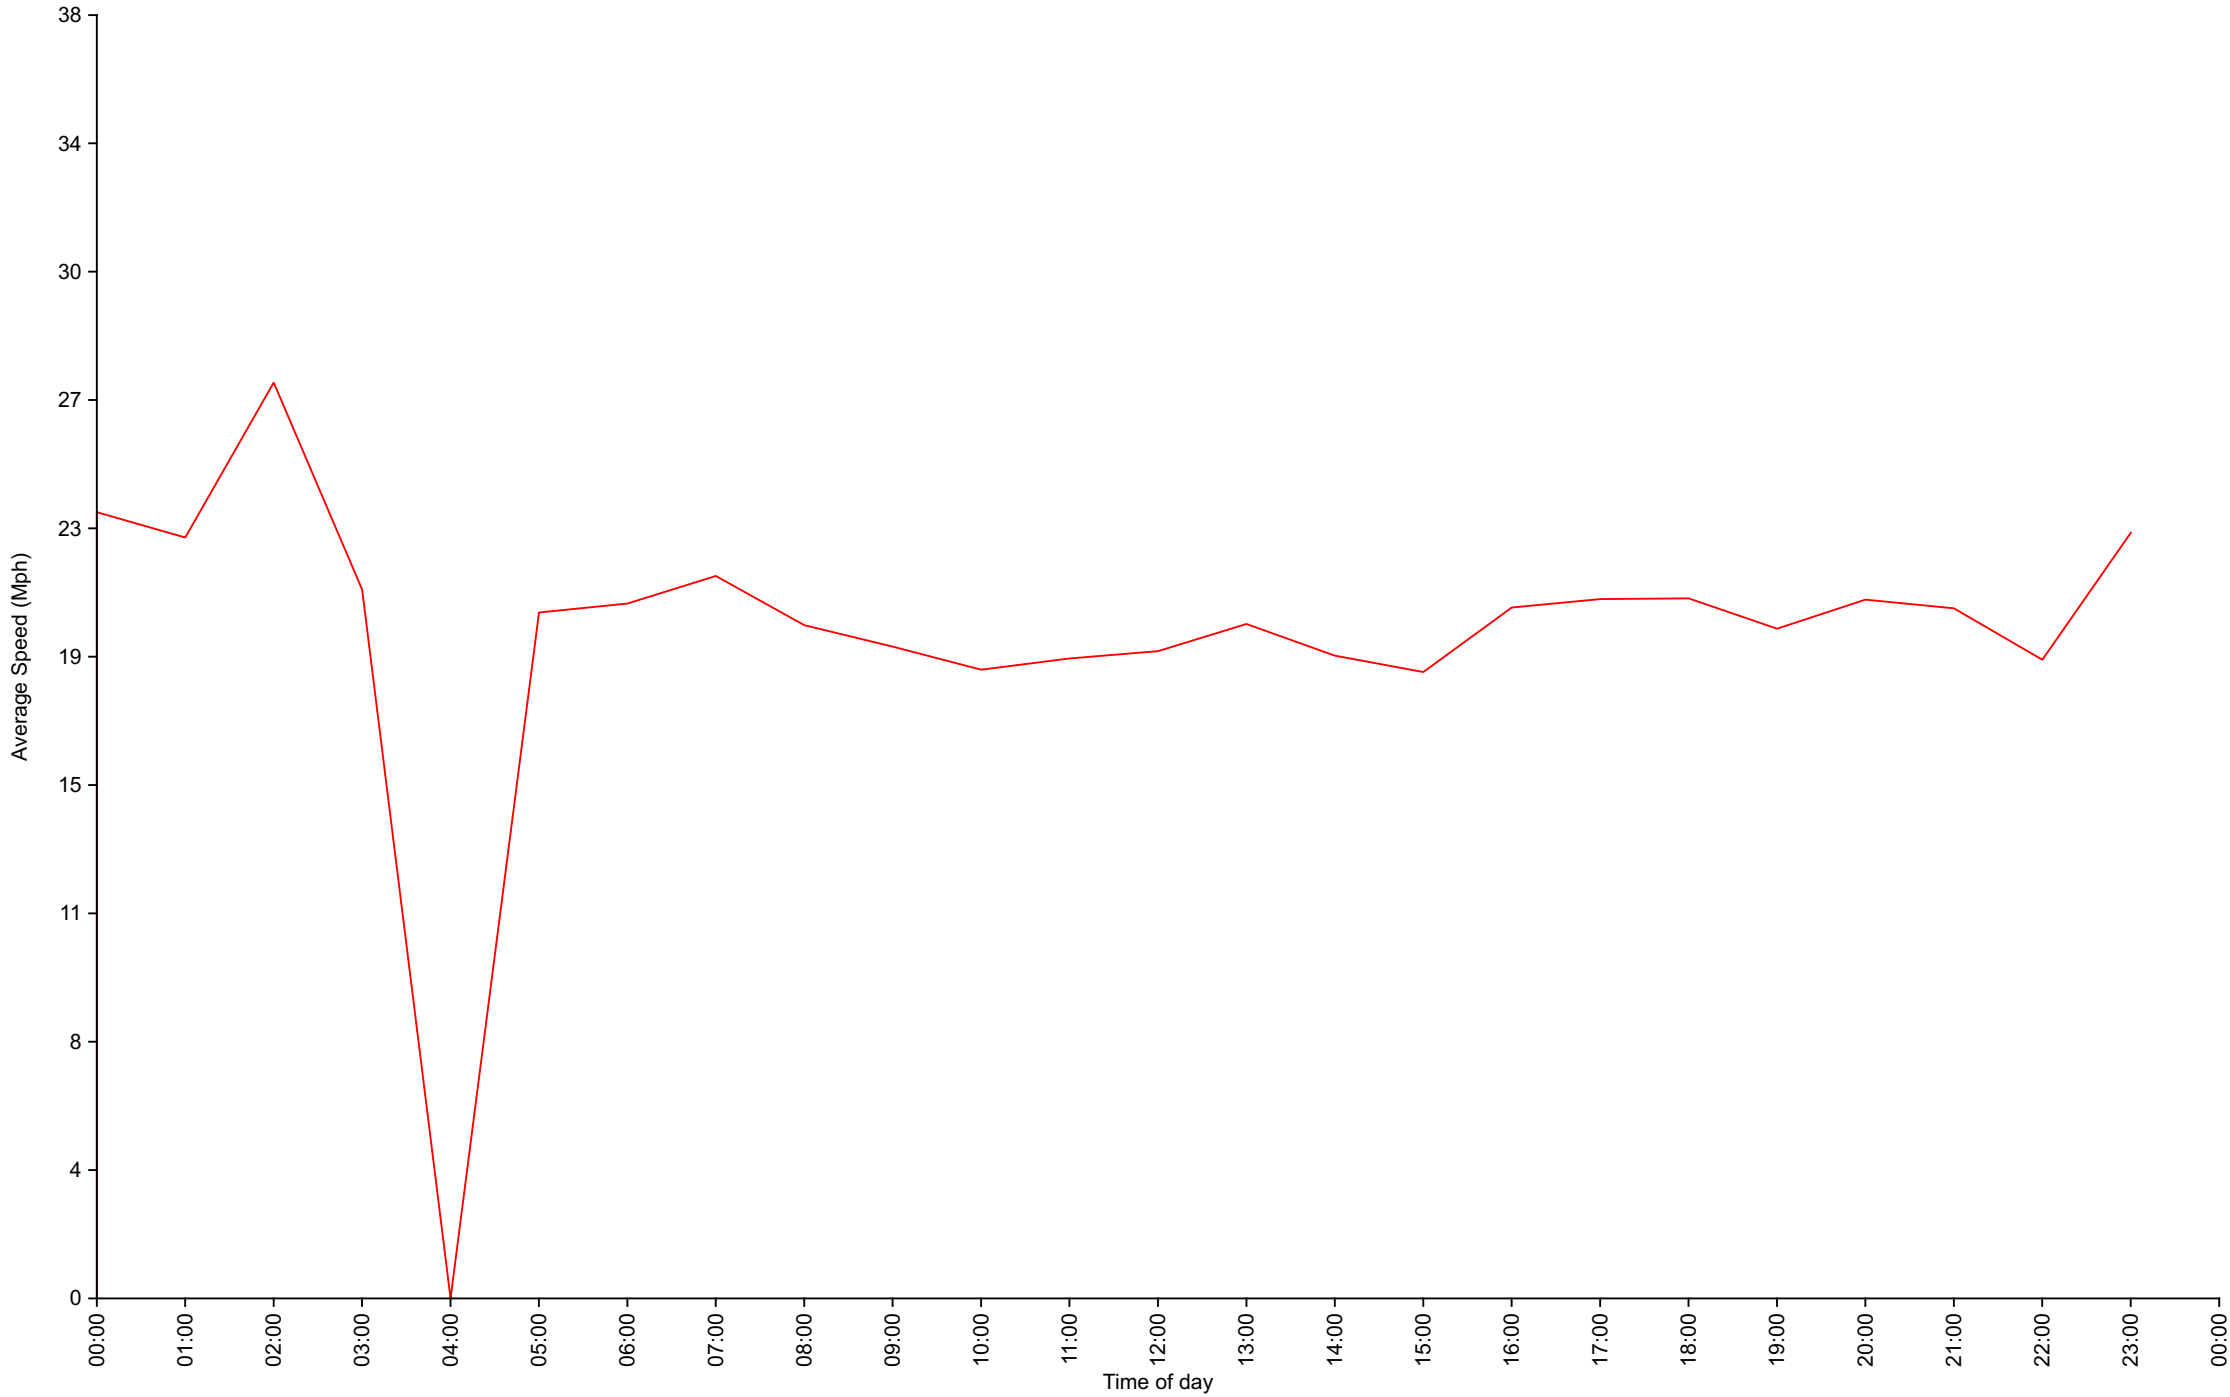

Traffic Report

Traffic Overview from Sun Nov 27 2022 to Sun Dec 11 2022

Vehicle Speed Classes (Mph)

	<15	15 20	20 25	25 30	30 35	35 40	40 45	45 50	50 55	55 60	60 65	65 70	>70	Total	85th Percentile
00:00	0	1	5	1	1	0	0	0	0	0	0	0	0	8	25.4
01:00	1	0	5	2	0	0	0	0	0	0	0	0	0	8	25.0
02:00	0	0	0	1	0	0	0	0	0	0	0	0	0	1	27.1
03:00	0	0	1	0	0	0	0	0	0	0	0	0	0	1	21.0
04:00	0	0	0	0	0	0	0	0	0	0	0	0	0	0	0.0
05:00	0	0	1	0	0	0	0	0	0	0	0	0	0	1	20.3
06:00	3	3	14	5	0	0	0	0	0	0	0	0	0	25	24.3
07:00	6	22	40	15	4	0	0	0	0	0	0	0	0	87	25.5
08:00	9	55	68	13	0	0	0	0	0	0	0	0	0	145	23.1
09:00	25	73	85	21	2	0	0	0	0	0	0	0	0	206	23.4
10:00	27	62	68	11	1	1	0	0	0	0	0	0	0	170	22.1
11:00	35	49	71	21	1	0	0	0	0	0	0	0	0	177	23.2
12:00	30	72	82	23	3	0	0	0	0	0	0	0	0	210	23.3
13:00	18	86	94	25	2	0	0	0	0	0	0	0	0	225	23.6
14:00	29	90	84	19	4	0	0	0	0	0	0	0	0	226	23.0
15:00	46	102	90	16	1	0	0	0	0	0	0	0	0	255	22.7
16:00	29	91	149	49	10	0	0	0	0	0	0	0	0	328	24.6
17:00	17	86	117	30	7	0	0	0	0	0	0	0	0	257	23.9
18:00	13	57	99	20	5	1	0	0	0	0	0	0	0	195	23.8
19:00	12	48	49	15	2	0	0	0	0	0	0	0	0	126	23.8
20:00	10	19	25	18	2	0	0	0	0	0	0	0	0	74	25.7
21:00	5	10	29	7	1	0	0	0	0	0	0	0	0	52	24.2
22:00	3	11	9	4	0	0	0	0	0	0	0	0	0	27	23.9
23:00	0	4	4	2	0	1	0	0	0	0	0	0	0	11	27.0
AM Total	106	265	358	90	9	1	0	0	0	0	0	0	0		
PM Total	212	676	831	228	37	2	0	0	0	0	0	0	0		
Total	318	941	1189	318	46	3	0	0	0	0	0	0	0		
Percent	11.30%	33.43%	42.24%	11.30%	1.63%	0.11%	0.00%	0.00%	0.00%	0.00%	0.00%	0.00%	0.00%		

Total Vehicles : 2815
 30th Percentile : 17.4 MPH
 50th Percentile : 19.5 MPH
 85th Percentile : 23.7 MPH
 95th Percentile : 26.5 MPH
 Average Speed : 19.8 MPH
 Highest Speed : 38.0 MPH

Vehicle Counts By Hour

Traffic Overview from Sun Nov 27 2022 to Sun Dec 11 2022
(60 Minute Resolution)

Vehicle Counts By Speed Class

Traffic Overview from Sun Nov 27 2022 to Sun Dec 11 2022

Average Speed By Hour

Traffic Overview from Sun Nov 27 2022 to Sun Dec 11 2022
(60 Minute Resolution)