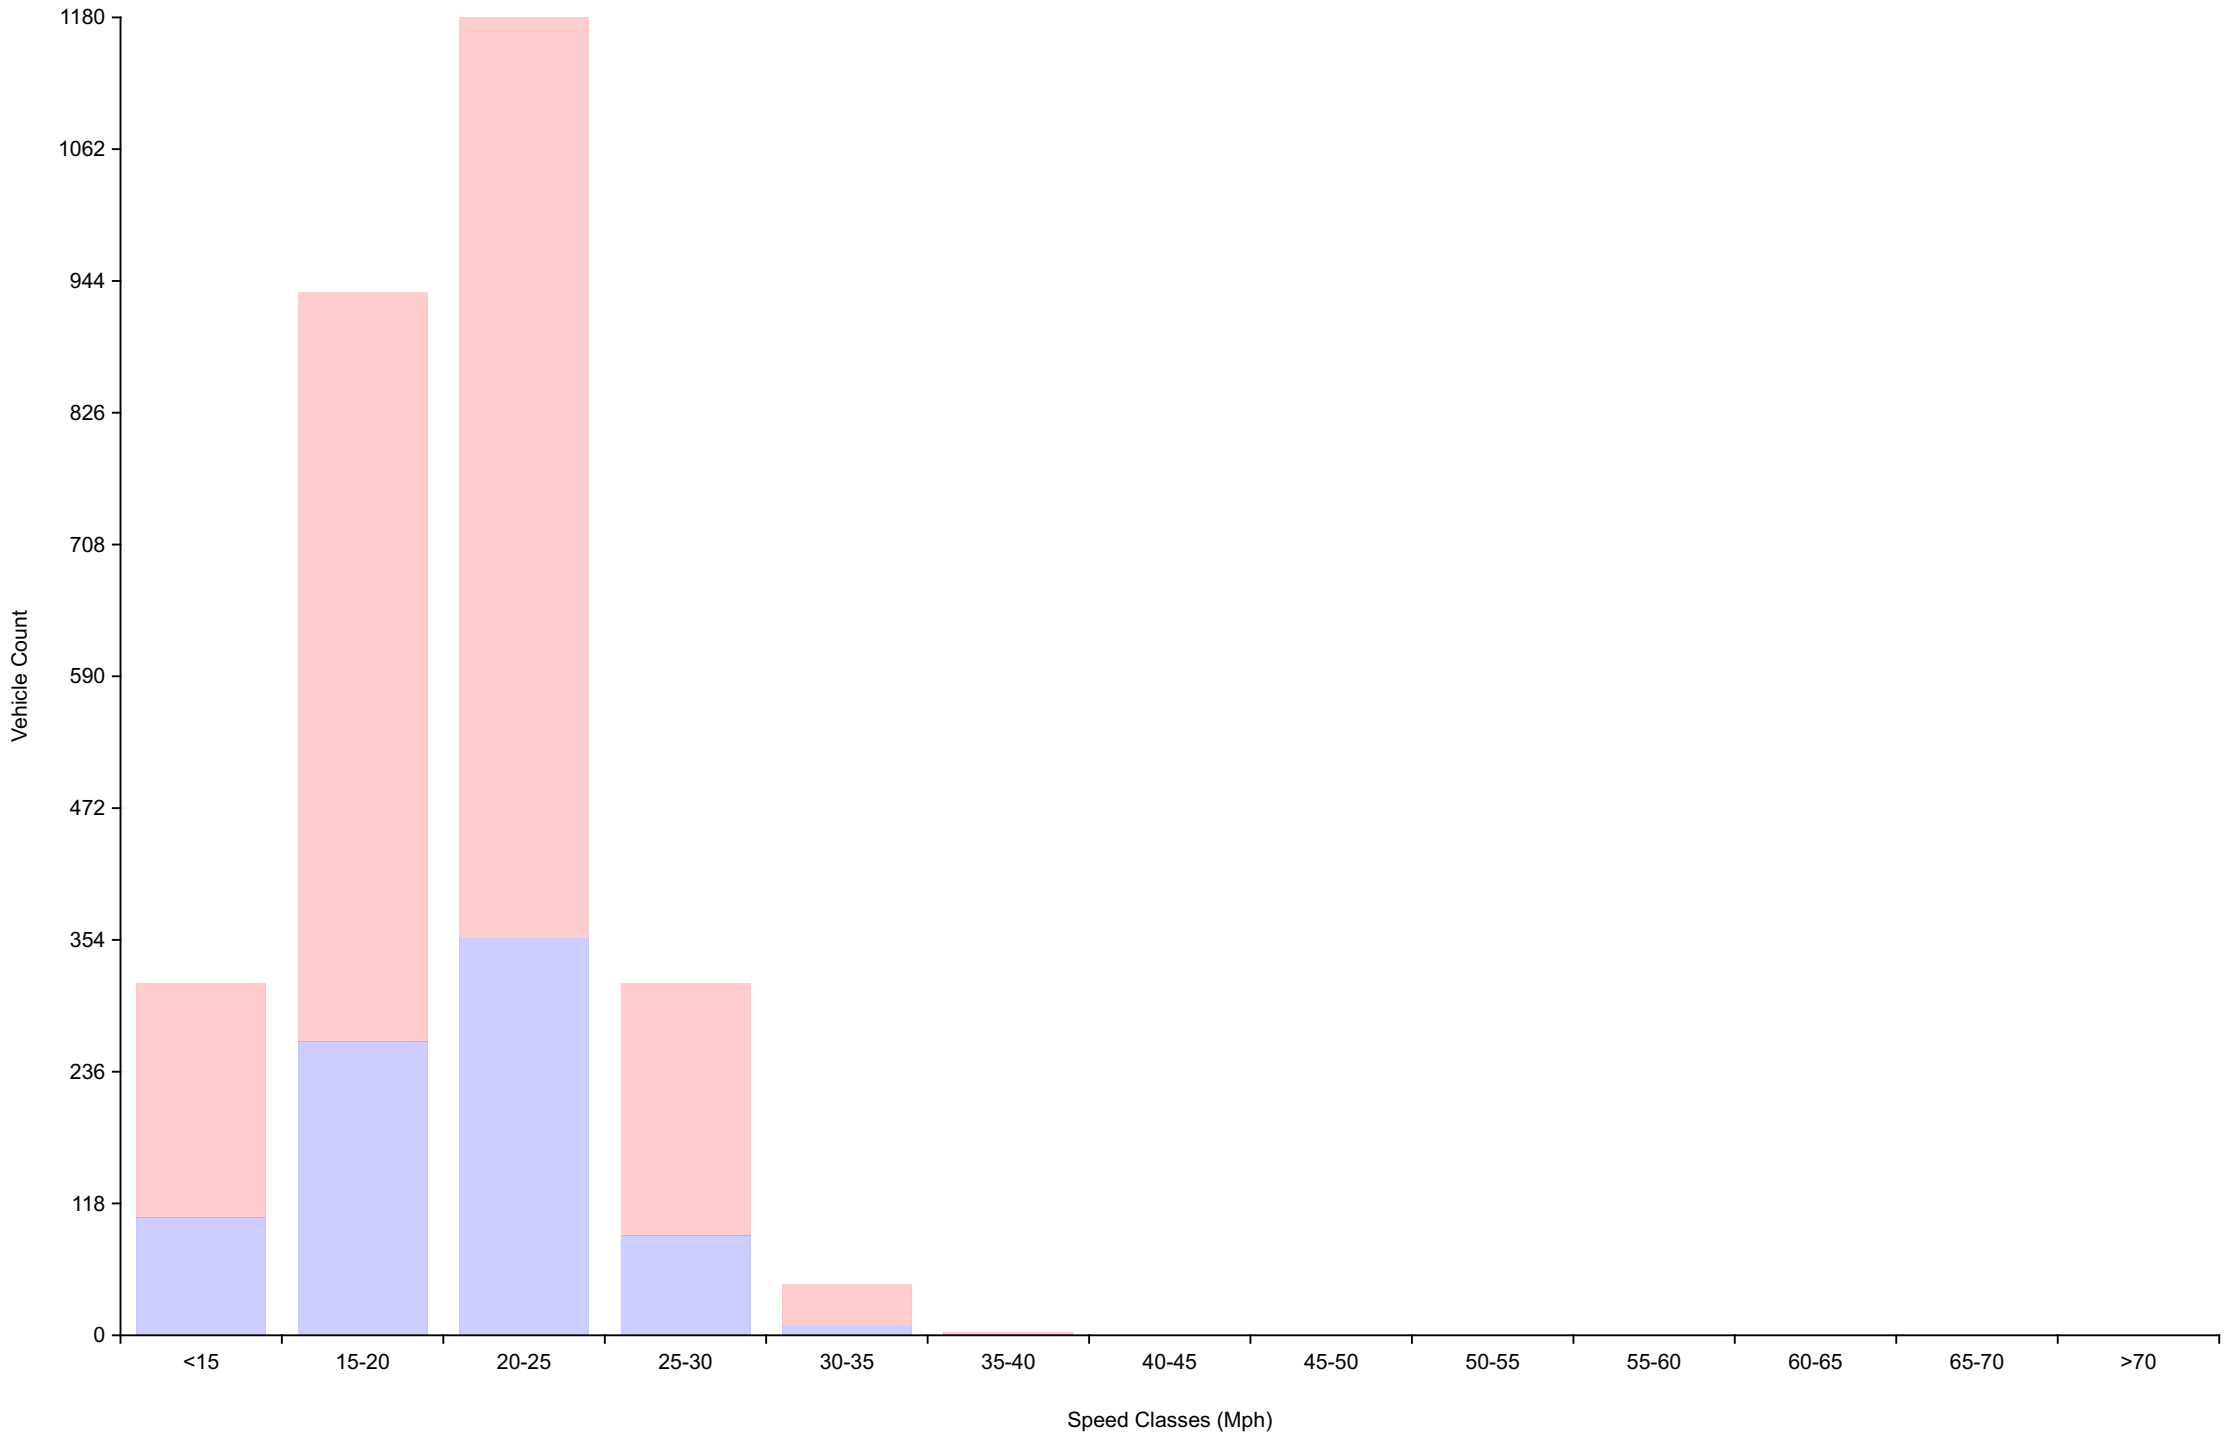

Traffic Report

Traffic Overview from Sun Nov 27 2022 to Sun Dec 11 2022

Vehicle Speed Classes (Mph)

	<15	15 20	20 25	25 30	30 35	35 40	40 45	45 50	50 55	55 60	60 65	65 70	>70	Total	85th Percentile
00:00	0	1	5	1	1	0	0	0	0	0	0	0	0	8	25.4
01:00	1	0	5	2	0	0	0	0	0	0	0	0	0	8	25.0
02:00	0	0	0	1	0	0	0	0	0	0	0	0	0	1	27.1
03:00	0	0	1	0	0	0	0	0	0	0	0	0	0	1	21.0
04:00	0	0	0	0	0	0	0	0	0	0	0	0	0	0	0.0
05:00	0	0	1	0	0	0	0	0	0	0	0	0	0	1	20.3
06:00	3	3	14	5	0	0	0	0	0	0	0	0	0	25	24.3
07:00	6	22	40	15	4	0	0	0	0	0	0	0	0	87	25.5
08:00	9	55	68	13	0	0	0	0	0	0	0	0	0	145	23.1
09:00	25	73	85	21	2	0	0	0	0	0	0	0	0	206	23.4
10:00	27	62	68	11	1	1	0	0	0	0	0	0	0	170	22.1
11:00	35	49	71	21	1	0	0	0	0	0	0	0	0	177	23.2
12:00	30	72	82	23	3	0	0	0	0	0	0	0	0	210	23.3
13:00	18	86	94	25	2	0	0	0	0	0	0	0	0	225	23.6
14:00	29	90	84	19	4	0	0	0	0	0	0	0	0	226	23.0
15:00	46	102	90	16	1	0	0	0	0	0	0	0	0	255	22.7
16:00	29	91	149	49	10	0	0	0	0	0	0	0	0	328	24.6
17:00	17	86	117	30	7	0	0	0	0	0	0	0	0	257	23.9
18:00	13	57	99	20	5	1	0	0	0	0	0	0	0	195	23.8
19:00	12	48	49	15	2	0	0	0	0	0	0	0	0	126	23.8
20:00	10	19	25	18	2	0	0	0	0	0	0	0	0	74	25.7
21:00	5	10	29	7	1	0	0	0	0	0	0	0	0	52	24.2
22:00	3	11	9	4	0	0	0	0	0	0	0	0	0	27	23.9
23:00	0	4	4	2	0	1	0	0	0	0	0	0	0	11	27.0
AM Total	106	265	358	90	9	1	0	0	0	0	0	0	0		
PM Total	212	676	831	228	37	2	0	0	0	0	0	0	0		
Total	318	941	1189	318	46	3	0	0	0	0	0	0	0		
Percent	11.30%	33.43%	42.24%	11.30%	1.63%	0.11%	0.00%	0.00%	0.00%	0.00%	0.00%	0.00%	0.00%		

Total Vehicles : 2815
 30th Percentile : 17.4 MPH
 50th Percentile : 19.5 MPH
 85th Percentile : 23.7 MPH
 95th Percentile : 26.5 MPH
 Average Speed : 19.8 MPH
 Highest Speed : 38.0 MPH

Vehicle Counts By Hour

Traffic Overview from Sun Nov 27 2022 to Sun Dec 11 2022
(60 Minute Resolution)

Vehicle Counts By Speed Class

Traffic Overview from Sun Nov 27 2022 to Sun Dec 11 2022

Average Speed By Hour

Traffic Overview from Sun Nov 27 2022 to Sun Dec 11 2022
(60 Minute Resolution)