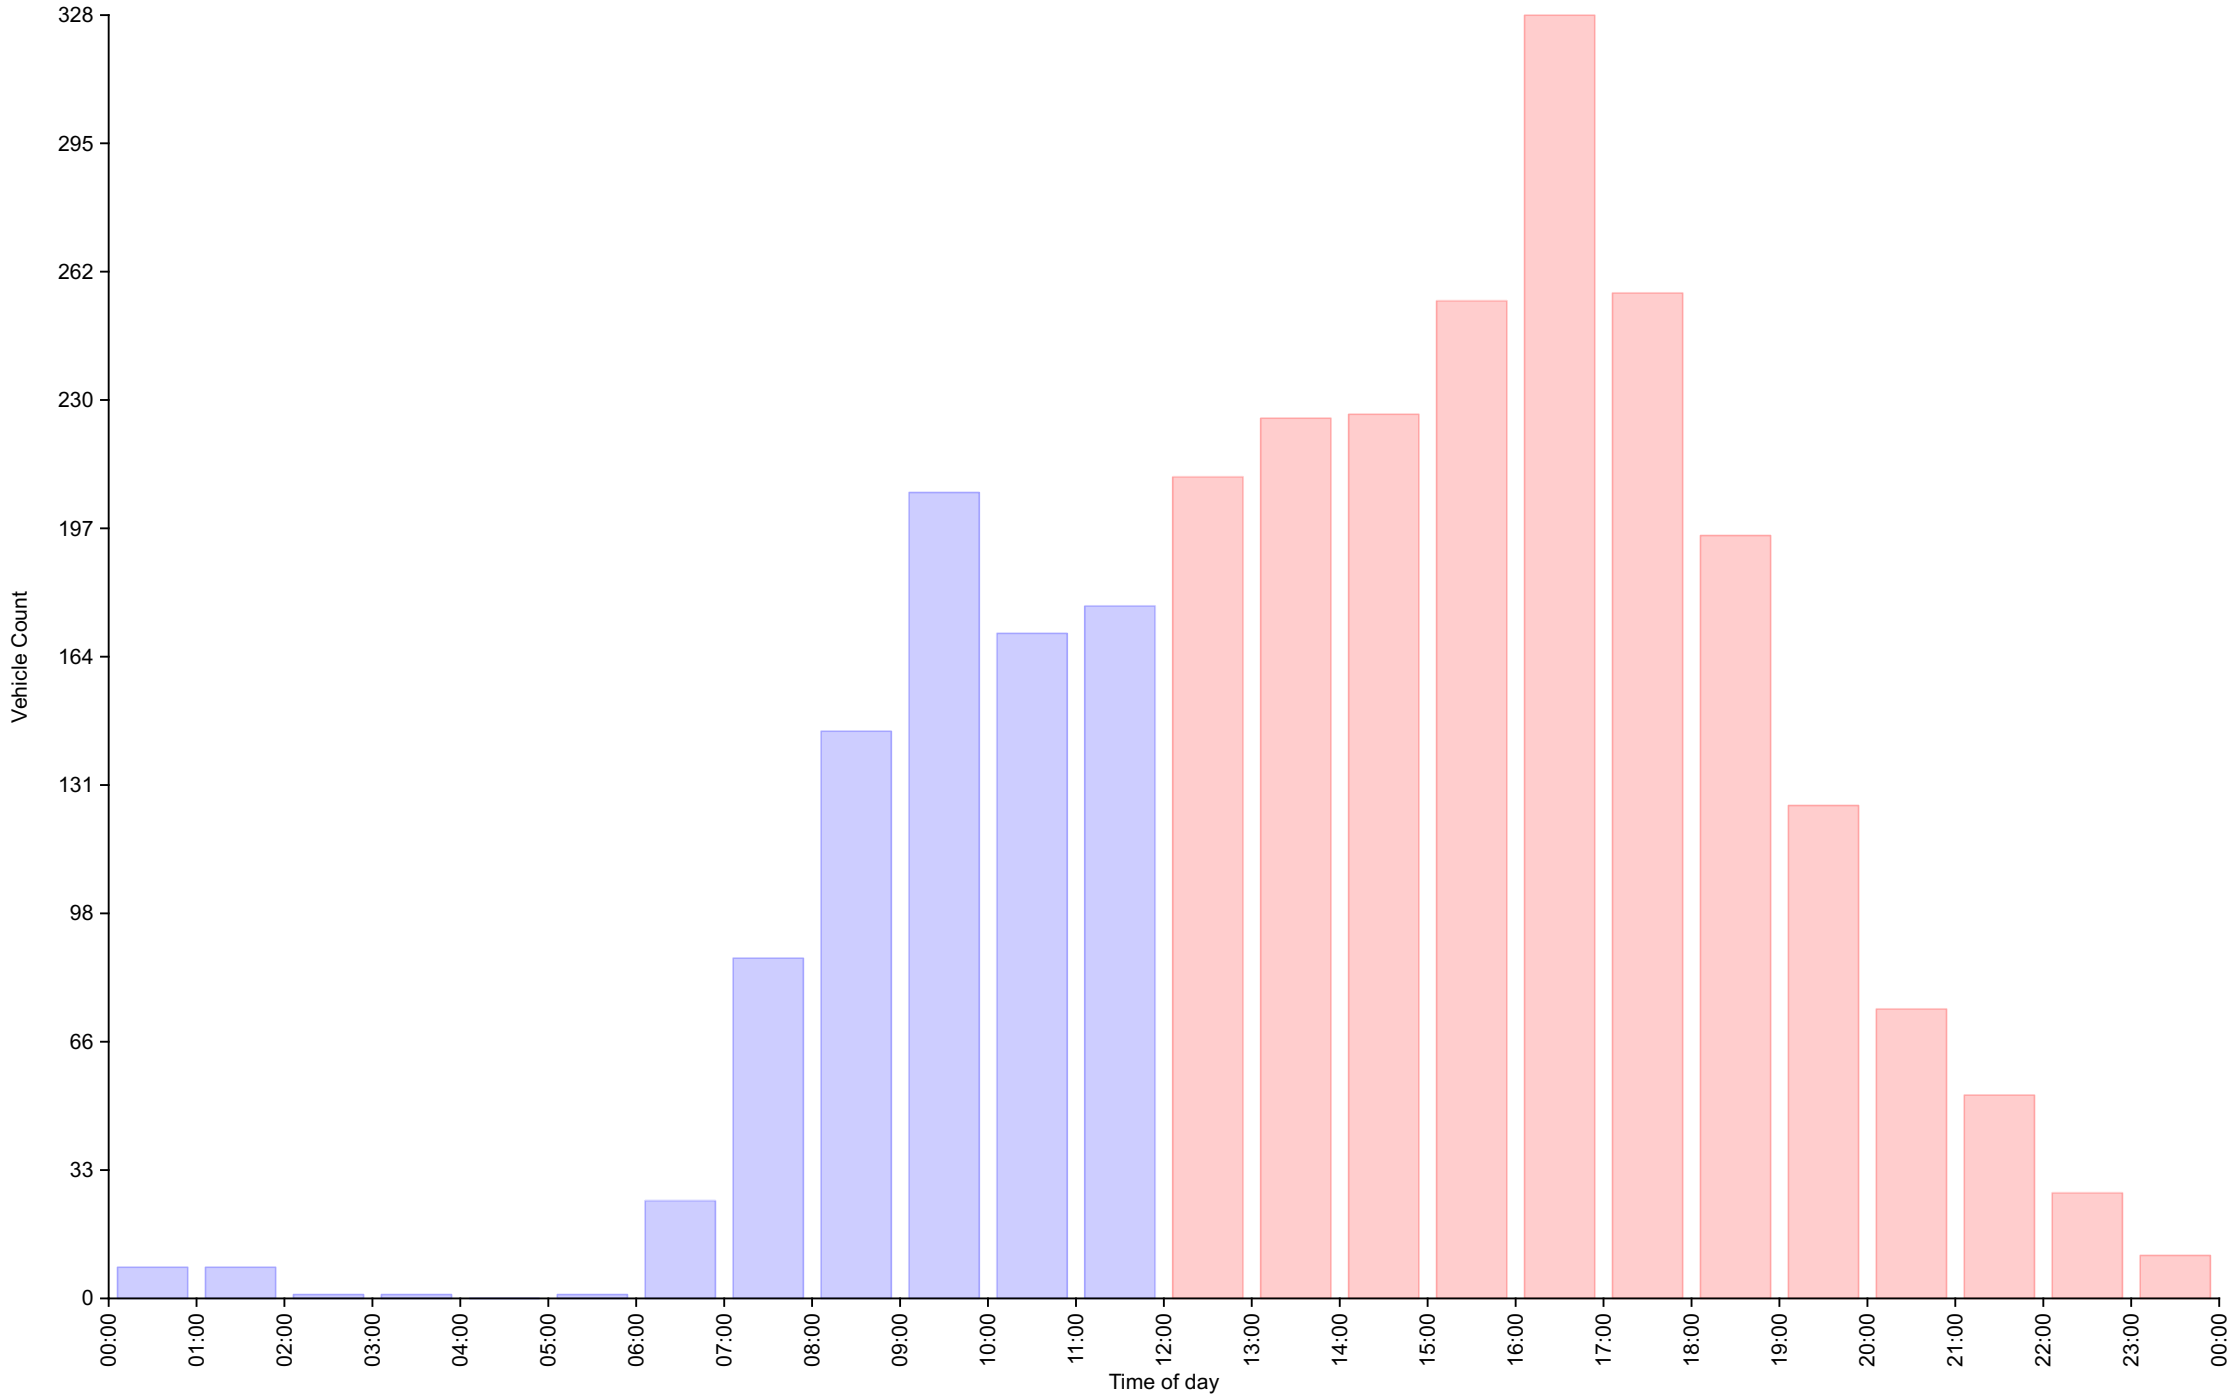

Traffic Report

Traffic Overview from Sun Nov 27 2022 to Sun Dec 11 2022

Vehicle Speed Classes (Mph)

	<15	15 20	20 25	25 30	30 35	35 40	40 45	45 50	50 55	55 60	60 65	65 70	>70	Total	85th Percentile
00:00	0	1	5	1	1	0	0	0	0	0	0	0	0	8	25.4
01:00	1	0	5	2	0	0	0	0	0	0	0	0	0	8	25.0
02:00	0	0	0	1	0	0	0	0	0	0	0	0	0	1	27.1
03:00	0	0	1	0	0	0	0	0	0	0	0	0	0	1	21.0
04:00	0	0	0	0	0	0	0	0	0	0	0	0	0	0	0.0
05:00	0	0	1	0	0	0	0	0	0	0	0	0	0	1	20.3
06:00	3	3	14	5	0	0	0	0	0	0	0	0	0	25	24.3
07:00	6	22	40	15	4	0	0	0	0	0	0	0	0	87	25.5
08:00	9	55	68	13	0	0	0	0	0	0	0	0	0	145	23.1
09:00	25	73	85	21	2	0	0	0	0	0	0	0	0	206	23.4
10:00	27	62	68	11	1	1	0	0	0	0	0	0	0	170	22.1
11:00	35	49	71	21	1	0	0	0	0	0	0	0	0	177	23.2
12:00	30	72	82	23	3	0	0	0	0	0	0	0	0	210	23.3
13:00	18	86	94	25	2	0	0	0	0	0	0	0	0	225	23.6
14:00	29	90	84	19	4	0	0	0	0	0	0	0	0	226	23.0
15:00	46	102	90	16	1	0	0	0	0	0	0	0	0	255	22.7
16:00	29	91	149	49	10	0	0	0	0	0	0	0	0	328	24.6
17:00	17	86	117	30	7	0	0	0	0	0	0	0	0	257	23.9
18:00	13	57	99	20	5	1	0	0	0	0	0	0	0	195	23.8
19:00	12	48	49	15	2	0	0	0	0	0	0	0	0	126	23.8
20:00	10	19	25	18	2	0	0	0	0	0	0	0	0	74	25.7
21:00	5	10	29	7	1	0	0	0	0	0	0	0	0	52	24.2
22:00	3	11	9	4	0	0	0	0	0	0	0	0	0	27	23.9
23:00	0	4	4	2	0	1	0	0	0	0	0	0	0	11	27.0
AM Total	106	265	358	90	9	1	0	0	0	0	0	0	0		
PM Total	212	676	831	228	37	2	0	0	0	0	0	0	0		
Total	318	941	1189	318	46	3	0	0	0	0	0	0	0		
Percent	11.30%	33.43%	42.24%	11.30%	1.63%	0.11%	0.00%	0.00%	0.00%	0.00%	0.00%	0.00%	0.00%		

Total Vehicles : 2815
 30th Percentile : 17.4 MPH
 50th Percentile : 19.5 MPH
 85th Percentile : 23.7 MPH
 95th Percentile : 26.5 MPH
 Average Speed : 19.8 MPH
 Highest Speed : 38.0 MPH

Vehicle Counts By Hour

Traffic Overview from Sun Nov 27 2022 to Sun Dec 11 2022
(60 Minute Resolution)

Vehicle Counts By Speed Class

Traffic Overview from Sun Nov 27 2022 to Sun Dec 11 2022

Average Speed By Hour

Traffic Overview from Sun Nov 27 2022 to Sun Dec 11 2022
(60 Minute Resolution)