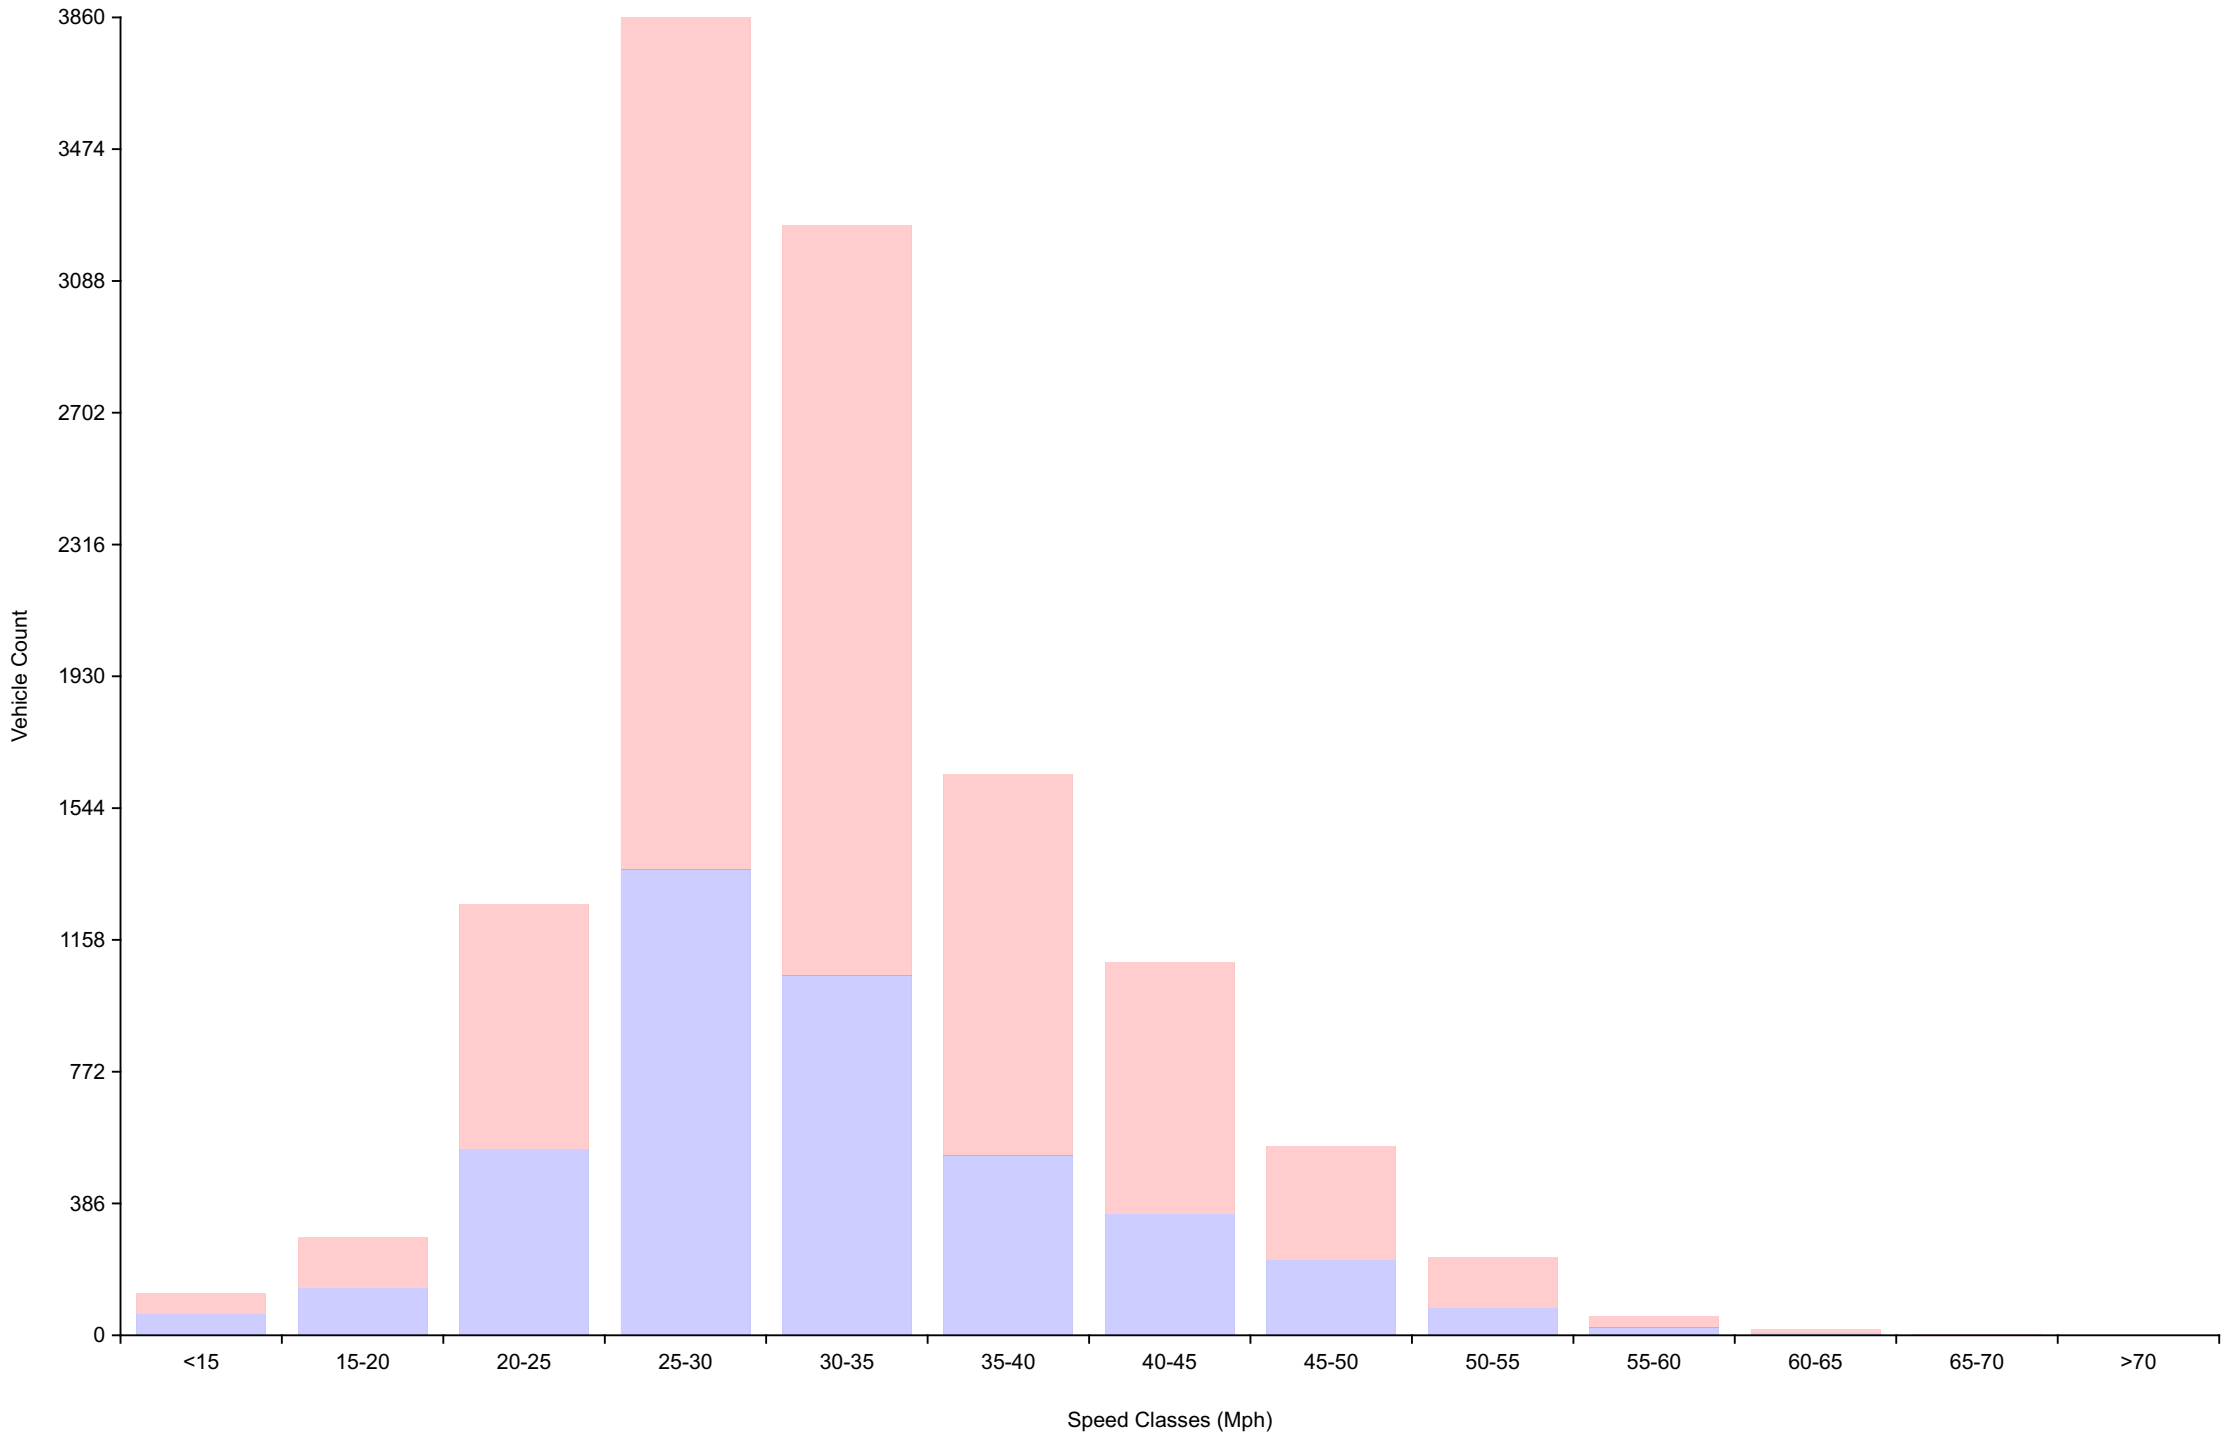

Vehicle Counts By Speed Class

Traffic Overview from Wed Nov 16 2022 to Sat Nov 26 2022