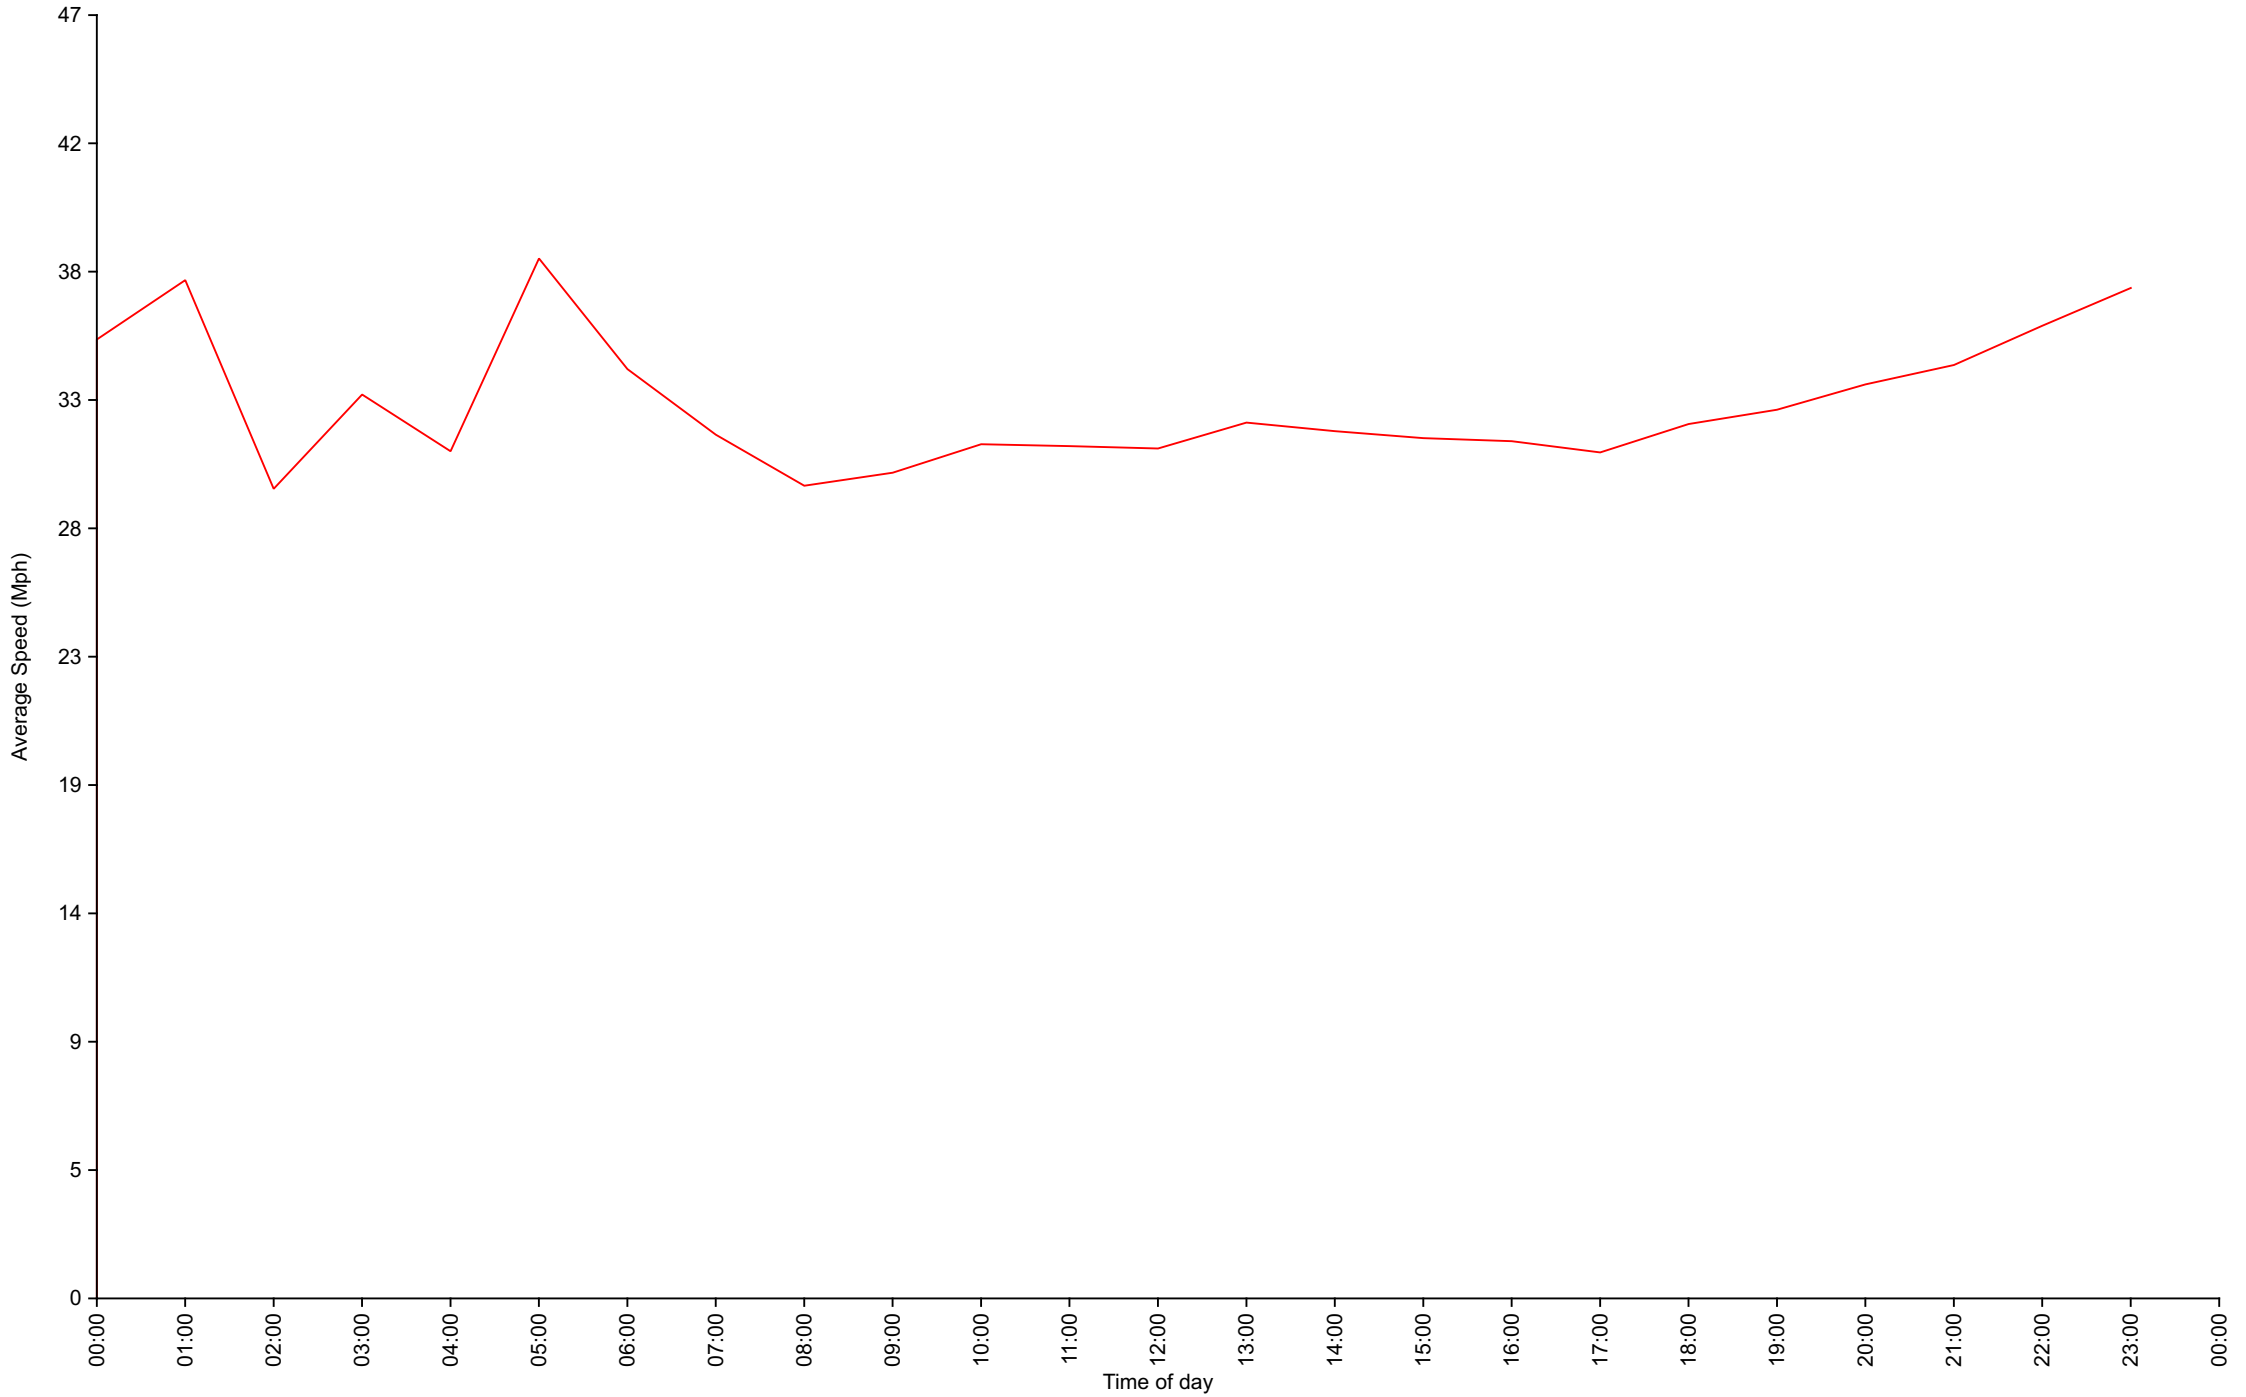

Average Speed By Hour

Traffic Overview from Wed Nov 16 2022 to Sat Nov 26 2022
(60 Minute Resolution)