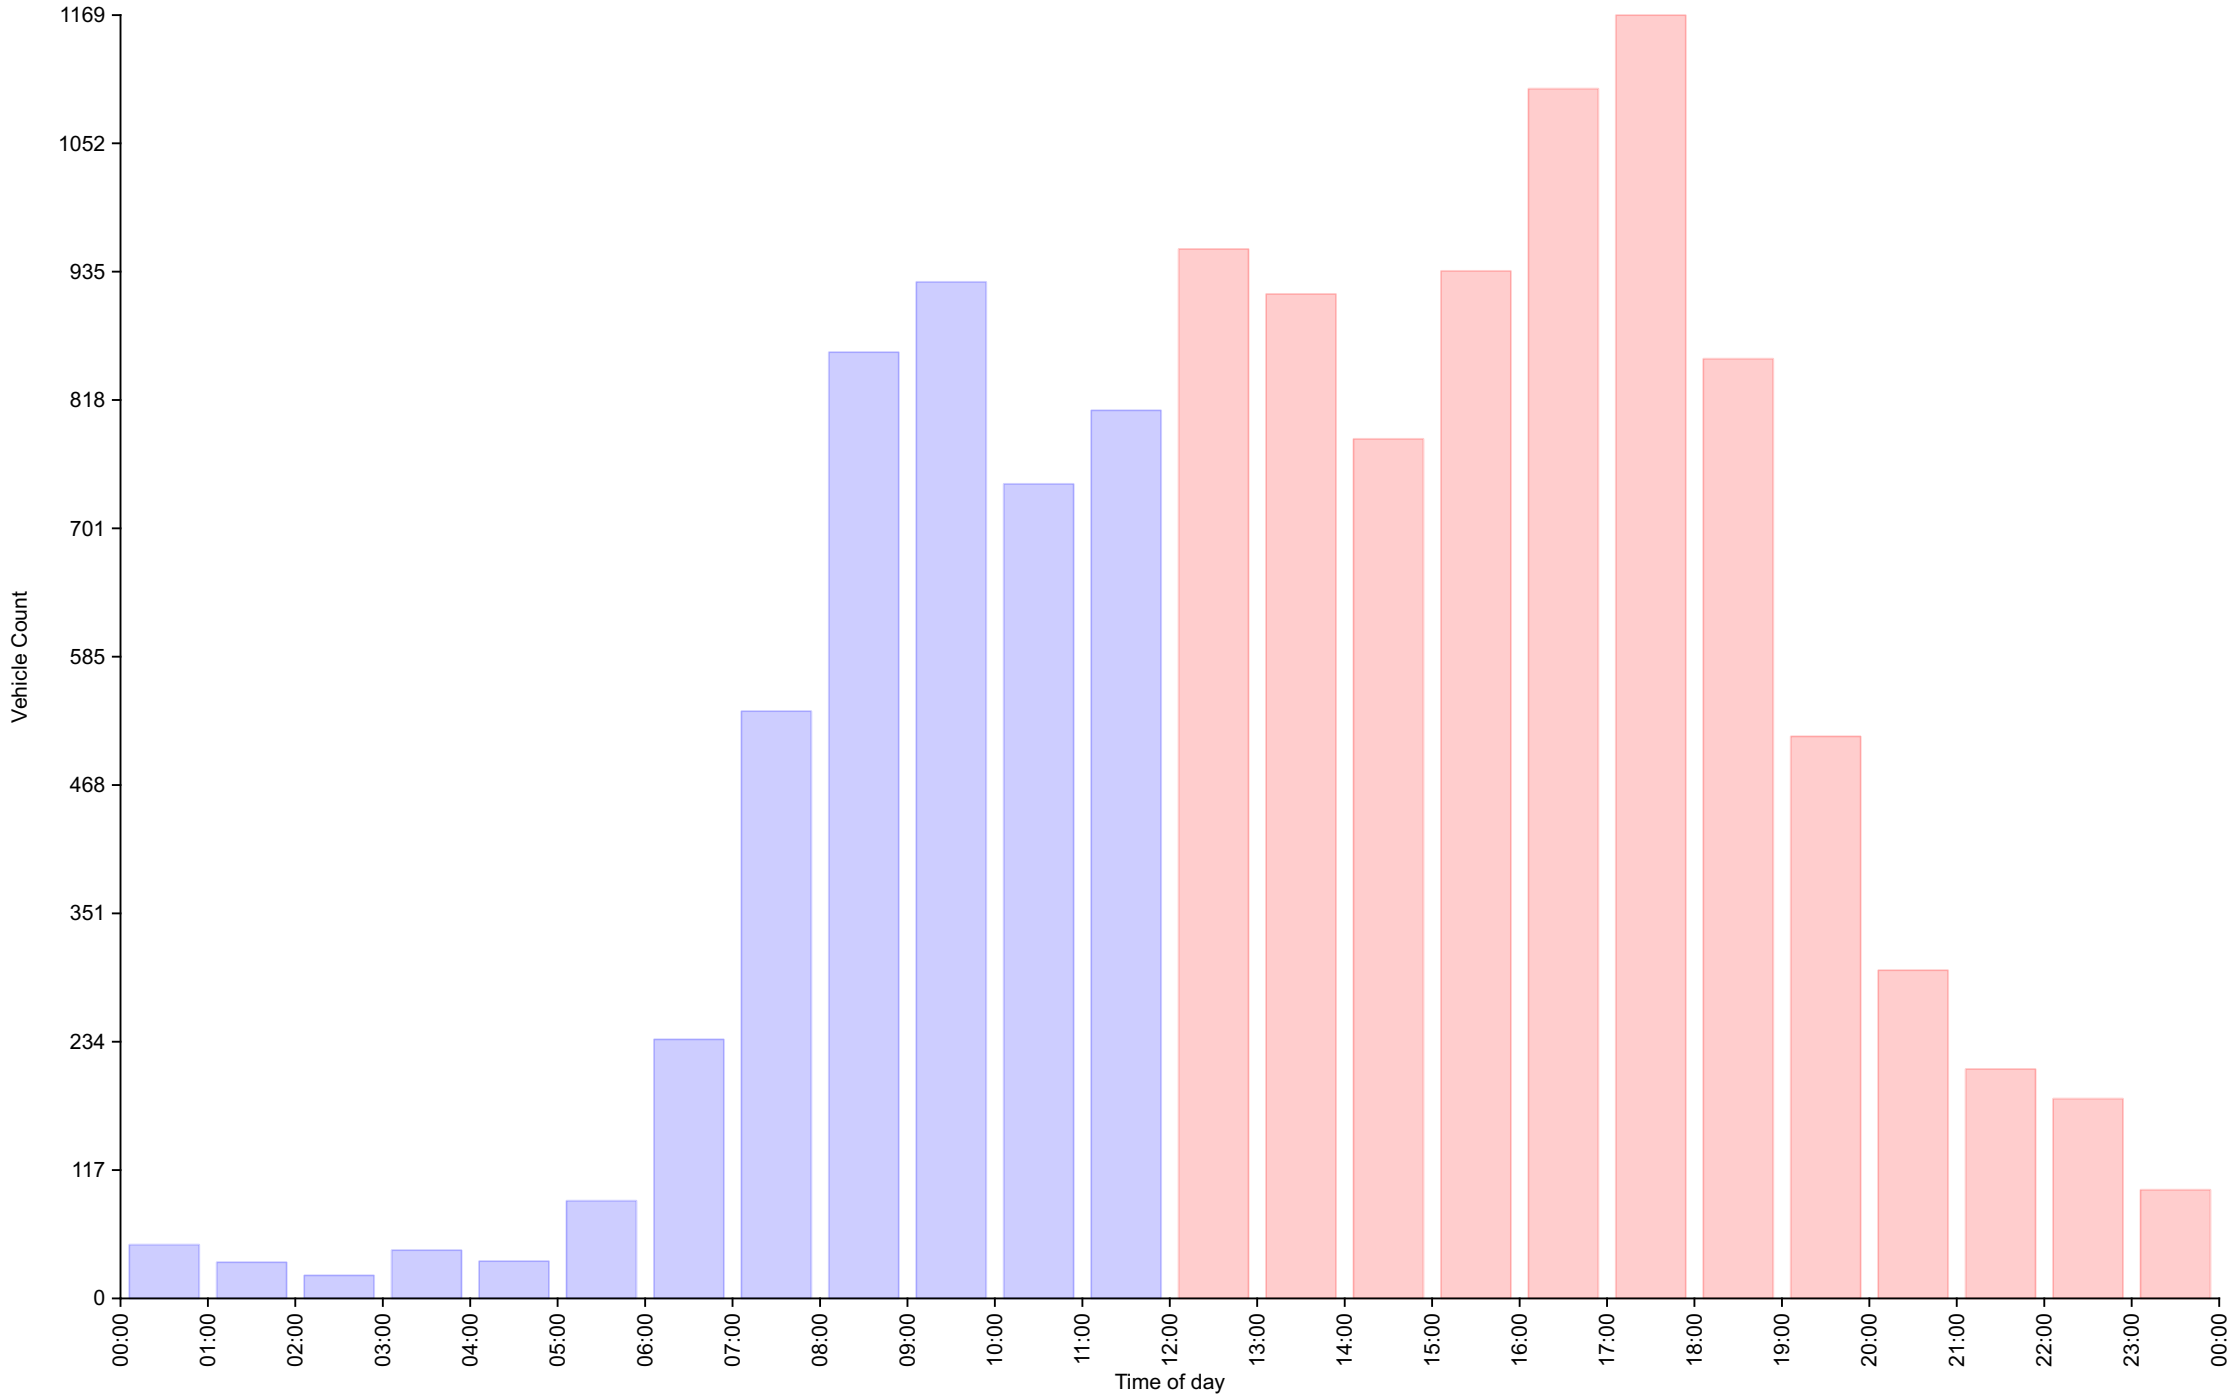

Traffic Report

Traffic Overview from Wed Nov 16 2022 to Sat Nov 26 2022

Vehicle Speed Classes (Mph)

	<15	15 20	20 25	25 30	30 35	35 40	40 45	45 50	50 55	55 60	60 65	65 70	>70	Total	85th Percentile
00:00	0	0	1	14	10	12	5	6	1	0	0	0	0	49	43.6
01:00	0	0	0	5	9	7	4	6	2	0	0	0	0	33	45.1
02:00	6	0	0	1	4	3	4	3	0	0	0	0	0	21	42.8
03:00	8	0	2	8	5	5	2	10	3	1	0	0	0	44	48.1
04:00	10	0	0	2	4	5	5	6	2	0	0	0	0	34	46.6
05:00	0	0	2	16	19	16	14	10	4	6	2	0	0	89	48.3
06:00	1	4	29	44	55	41	35	13	10	4	0	0	0	236	42.4
07:00	11	22	68	149	115	68	41	41	14	4	2	0	0	535	41.8
08:00	8	30	127	336	187	95	46	24	6	3	0	0	0	862	36.0
09:00	6	42	121	307	255	83	73	26	9	3	1	0	0	926	37.2
10:00	7	24	90	226	176	106	62	37	11	1	2	0	0	742	39.1
11:00	5	17	105	258	216	87	65	38	18	0	0	0	0	809	39.0
12:00	10	27	99	313	256	122	76	32	15	4	2	0	0	956	38.2
13:00	6	20	82	293	236	128	80	45	19	4	0	1	1	915	40.1
14:00	5	17	63	256	217	109	70	33	8	4	1	0	0	783	38.9
15:00	6	16	85	333	261	86	83	46	14	5	1	0	0	936	39.5
16:00	8	8	92	391	314	156	80	31	17	4	1	0	0	1102	37.5
17:00	2	28	127	381	341	162	75	34	14	4	1	0	0	1169	37.2
18:00	7	11	63	258	259	123	89	32	10	1	3	0	0	856	39.3
19:00	5	8	56	133	128	83	59	25	13	1	0	1	0	512	40.5
20:00	8	2	19	70	74	47	50	15	11	2	1	0	0	299	42.2
21:00	3	8	18	31	52	40	27	15	14	1	0	0	0	209	43.5
22:00	0	3	9	31	42	43	31	14	4	3	2	0	0	182	43.0
23:00	0	2	6	10	21	20	19	12	9	0	0	0	0	99	45.5
AM Total	62	139	545	1366	1055	528	356	220	80	22	7	0	0		
PM Total	60	150	719	2500	2201	1119	739	334	148	33	12	2	1		
Total	122	289	1264	3866	3256	1647	1095	554	228	55	19	2	1		
Percent	0.98%	2.33%	10.20%	31.18%	26.26%	13.28%	8.83%	4.47%	1.84%	0.44%	0.15%	0.02%	0.01%		

Time of day

Total Vehicles : 12398
30th Percentile : 27.2 MPH
50th Percentile : 29.8 MPH
85th Percentile : 39.4 MPH
95th Percentile : 45.5 MPH
Average Speed : 31.6 MPH
Highest Speed : 70.0 MPH
Total Over Speed Limit : 55.3 % (6857 / 12398)

Vehicle Counts By Hour

Traffic Overview from Wed Nov 16 2022 to Sat Nov 26 2022
(60 Minute Resolution)